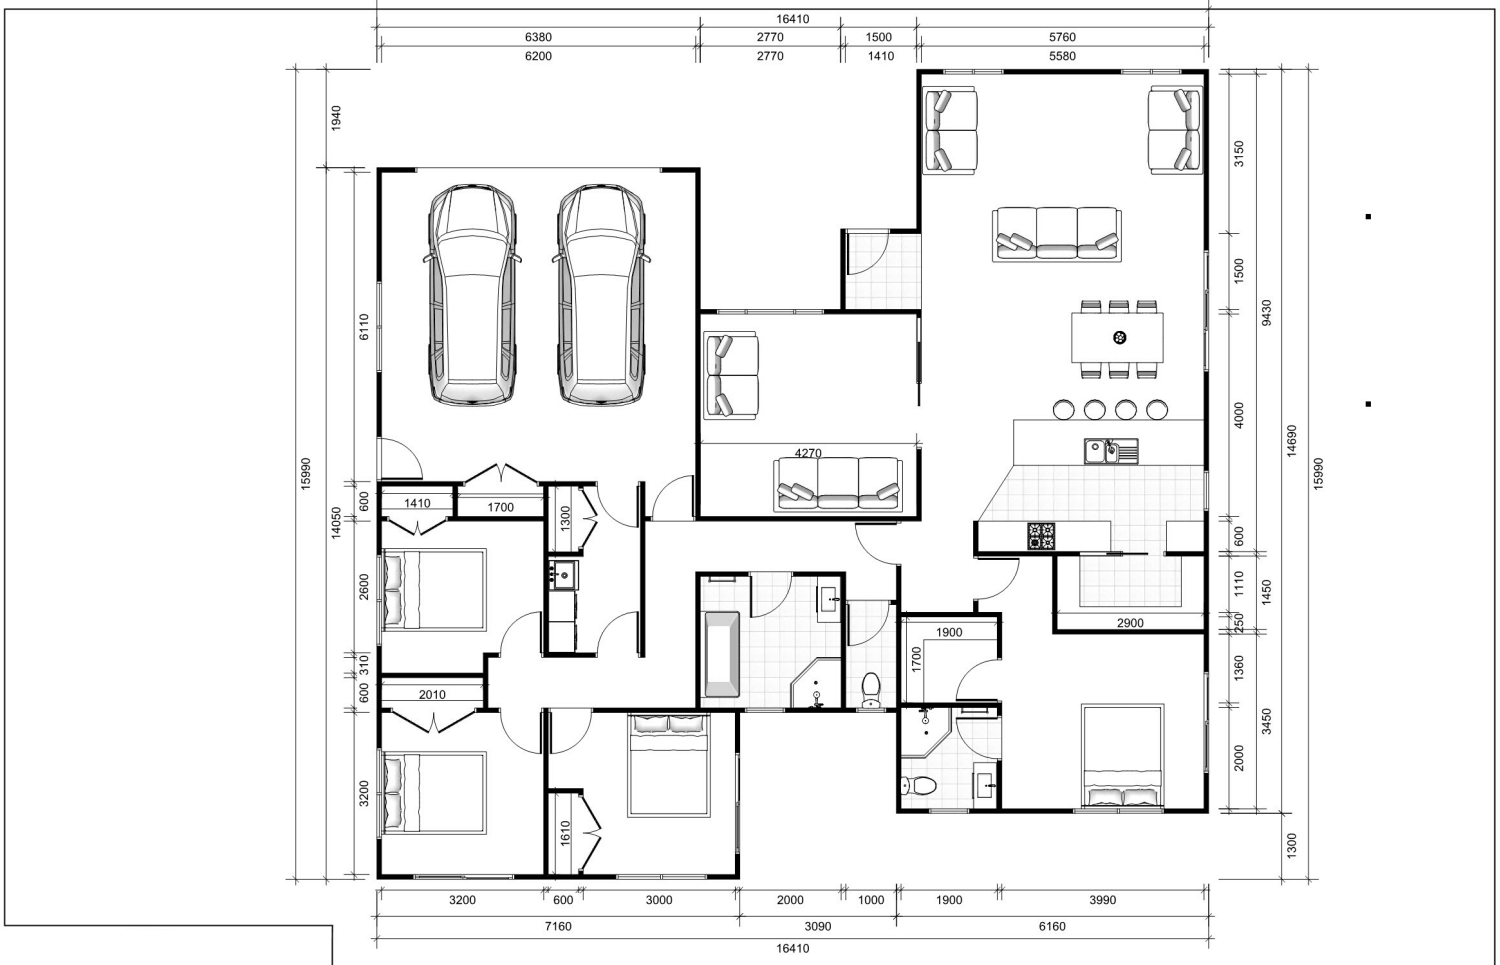

TAUPIRI HOUSE & LAND PACKAGE AVAILABLE

\$769,000
(with staged payments)

- Mountain View Estate gully section
- 10 year Master Build Guarantee
- Designer kitchen with stone bench tops

WWW.KDH.CO.NZ

Visit us at 9 Karewa Place, Te Rapa, Hamilton