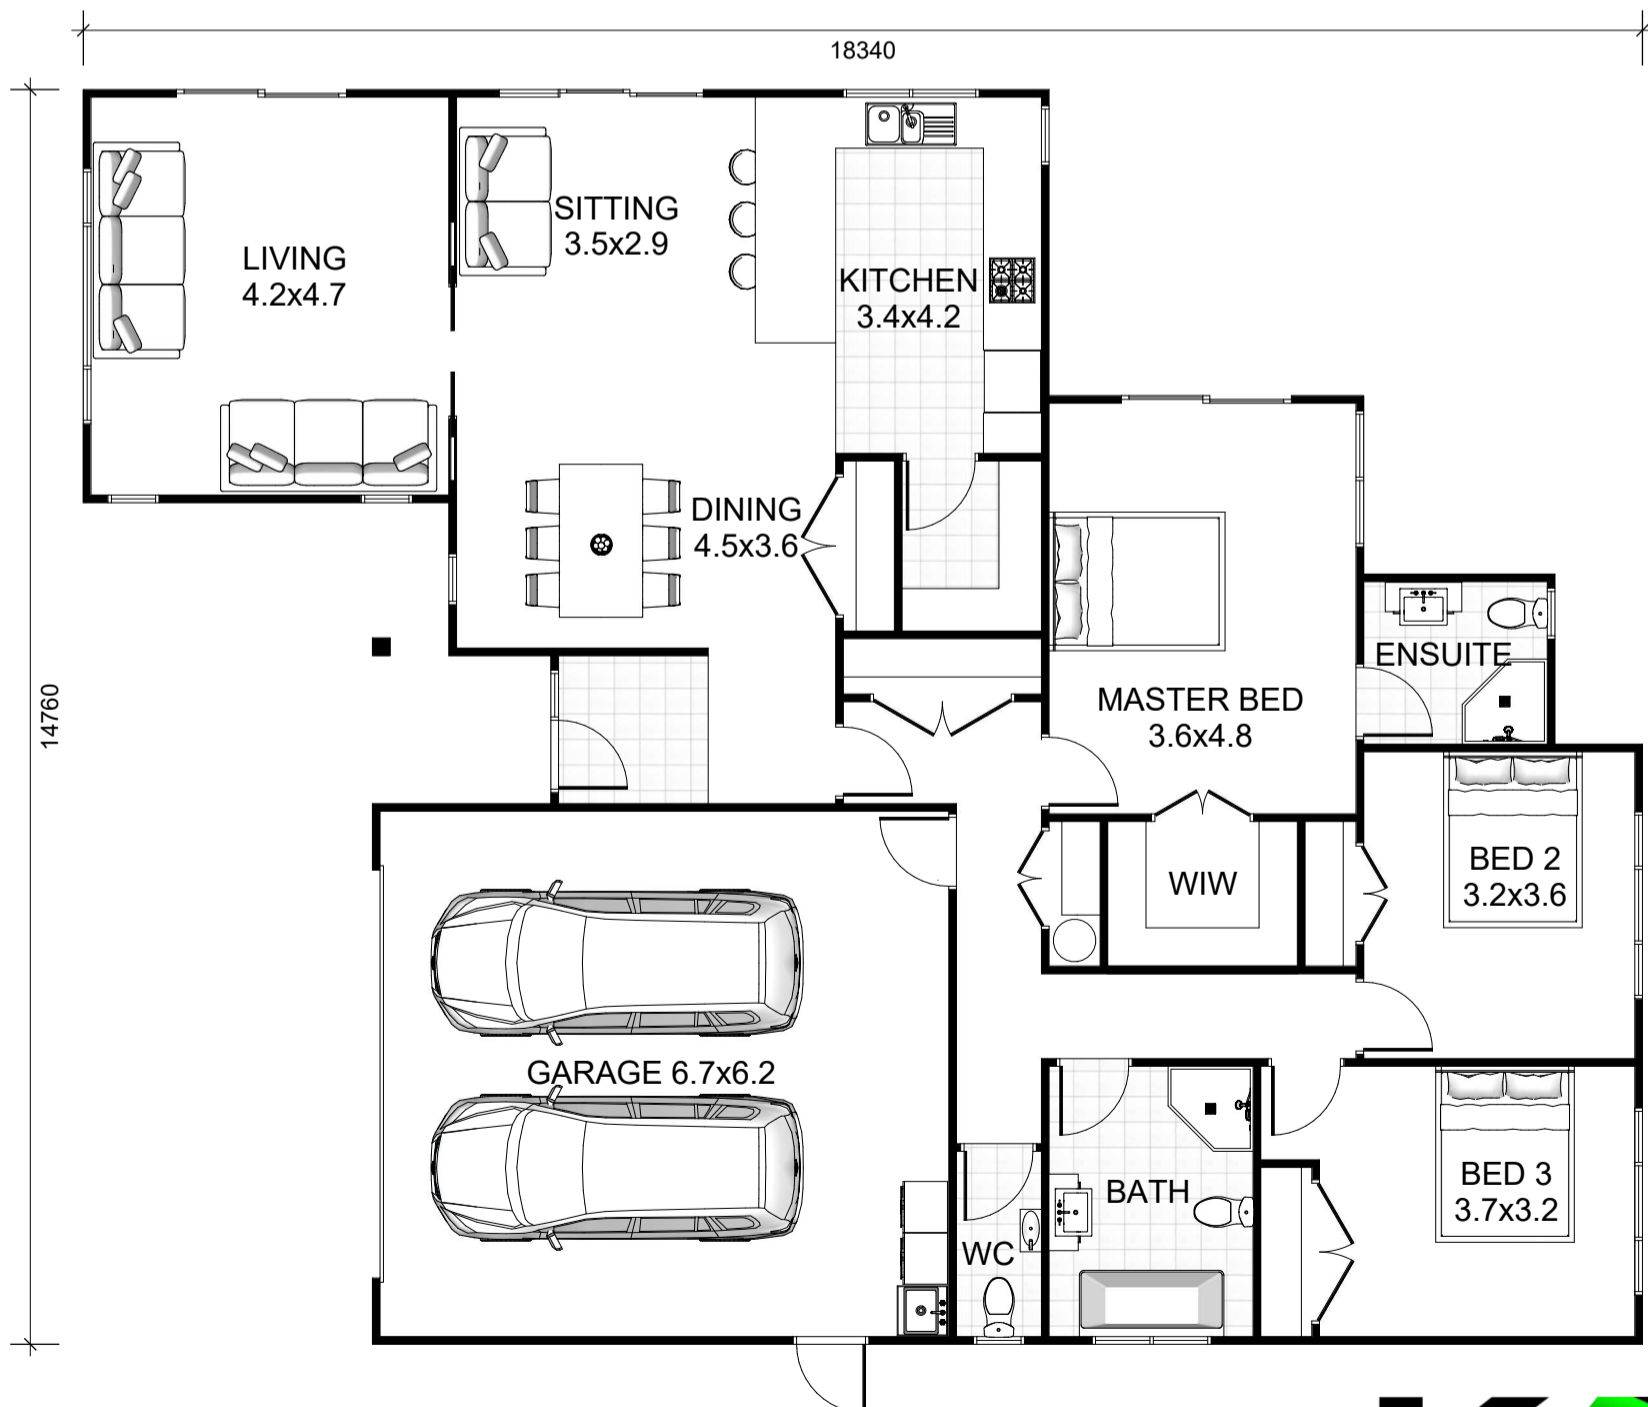

Kingston

197m²  3

*Artists impressions only

PROPOSED FLOOR PLAN
FLOOR AREA: 197
(TO OUTSIDE OF TIMBER FRAMING)

KDH
KIWI DESIGNED HOMES