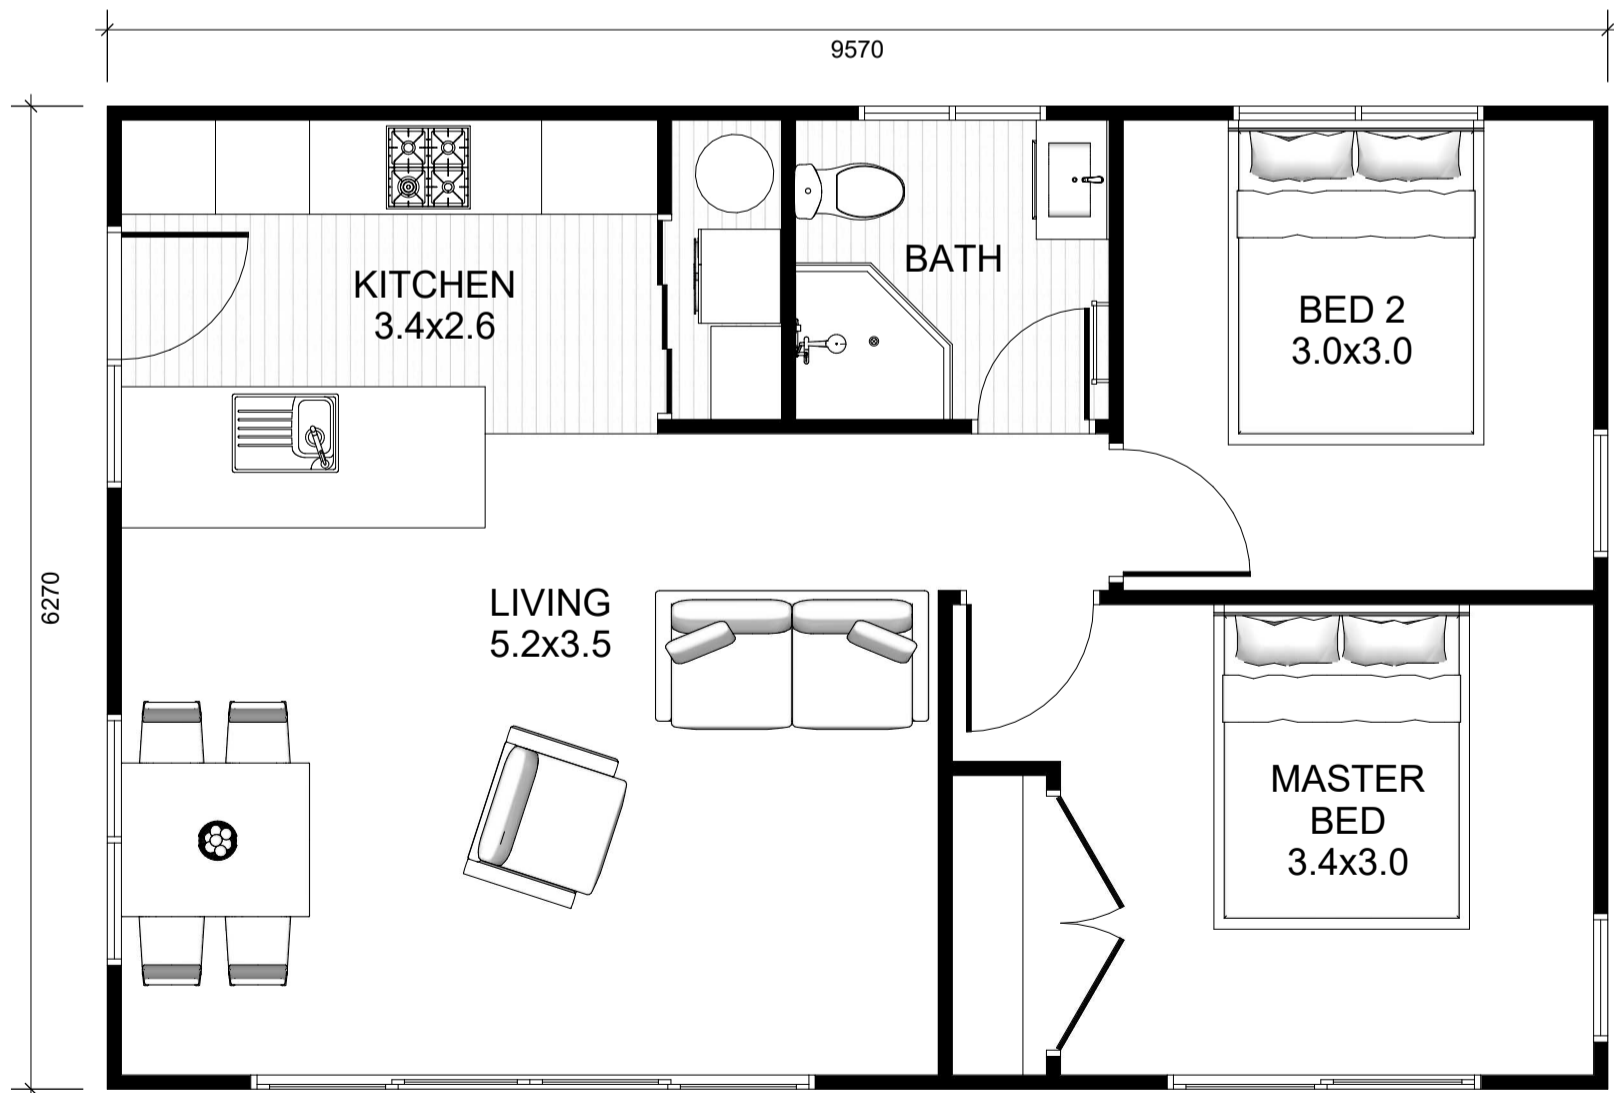

Bellbird

60m²  2

PROPOSED FLOOR PLAN
FLOOR AREA: 60
(TO OUTSIDE OF TIMBER FRAMING)