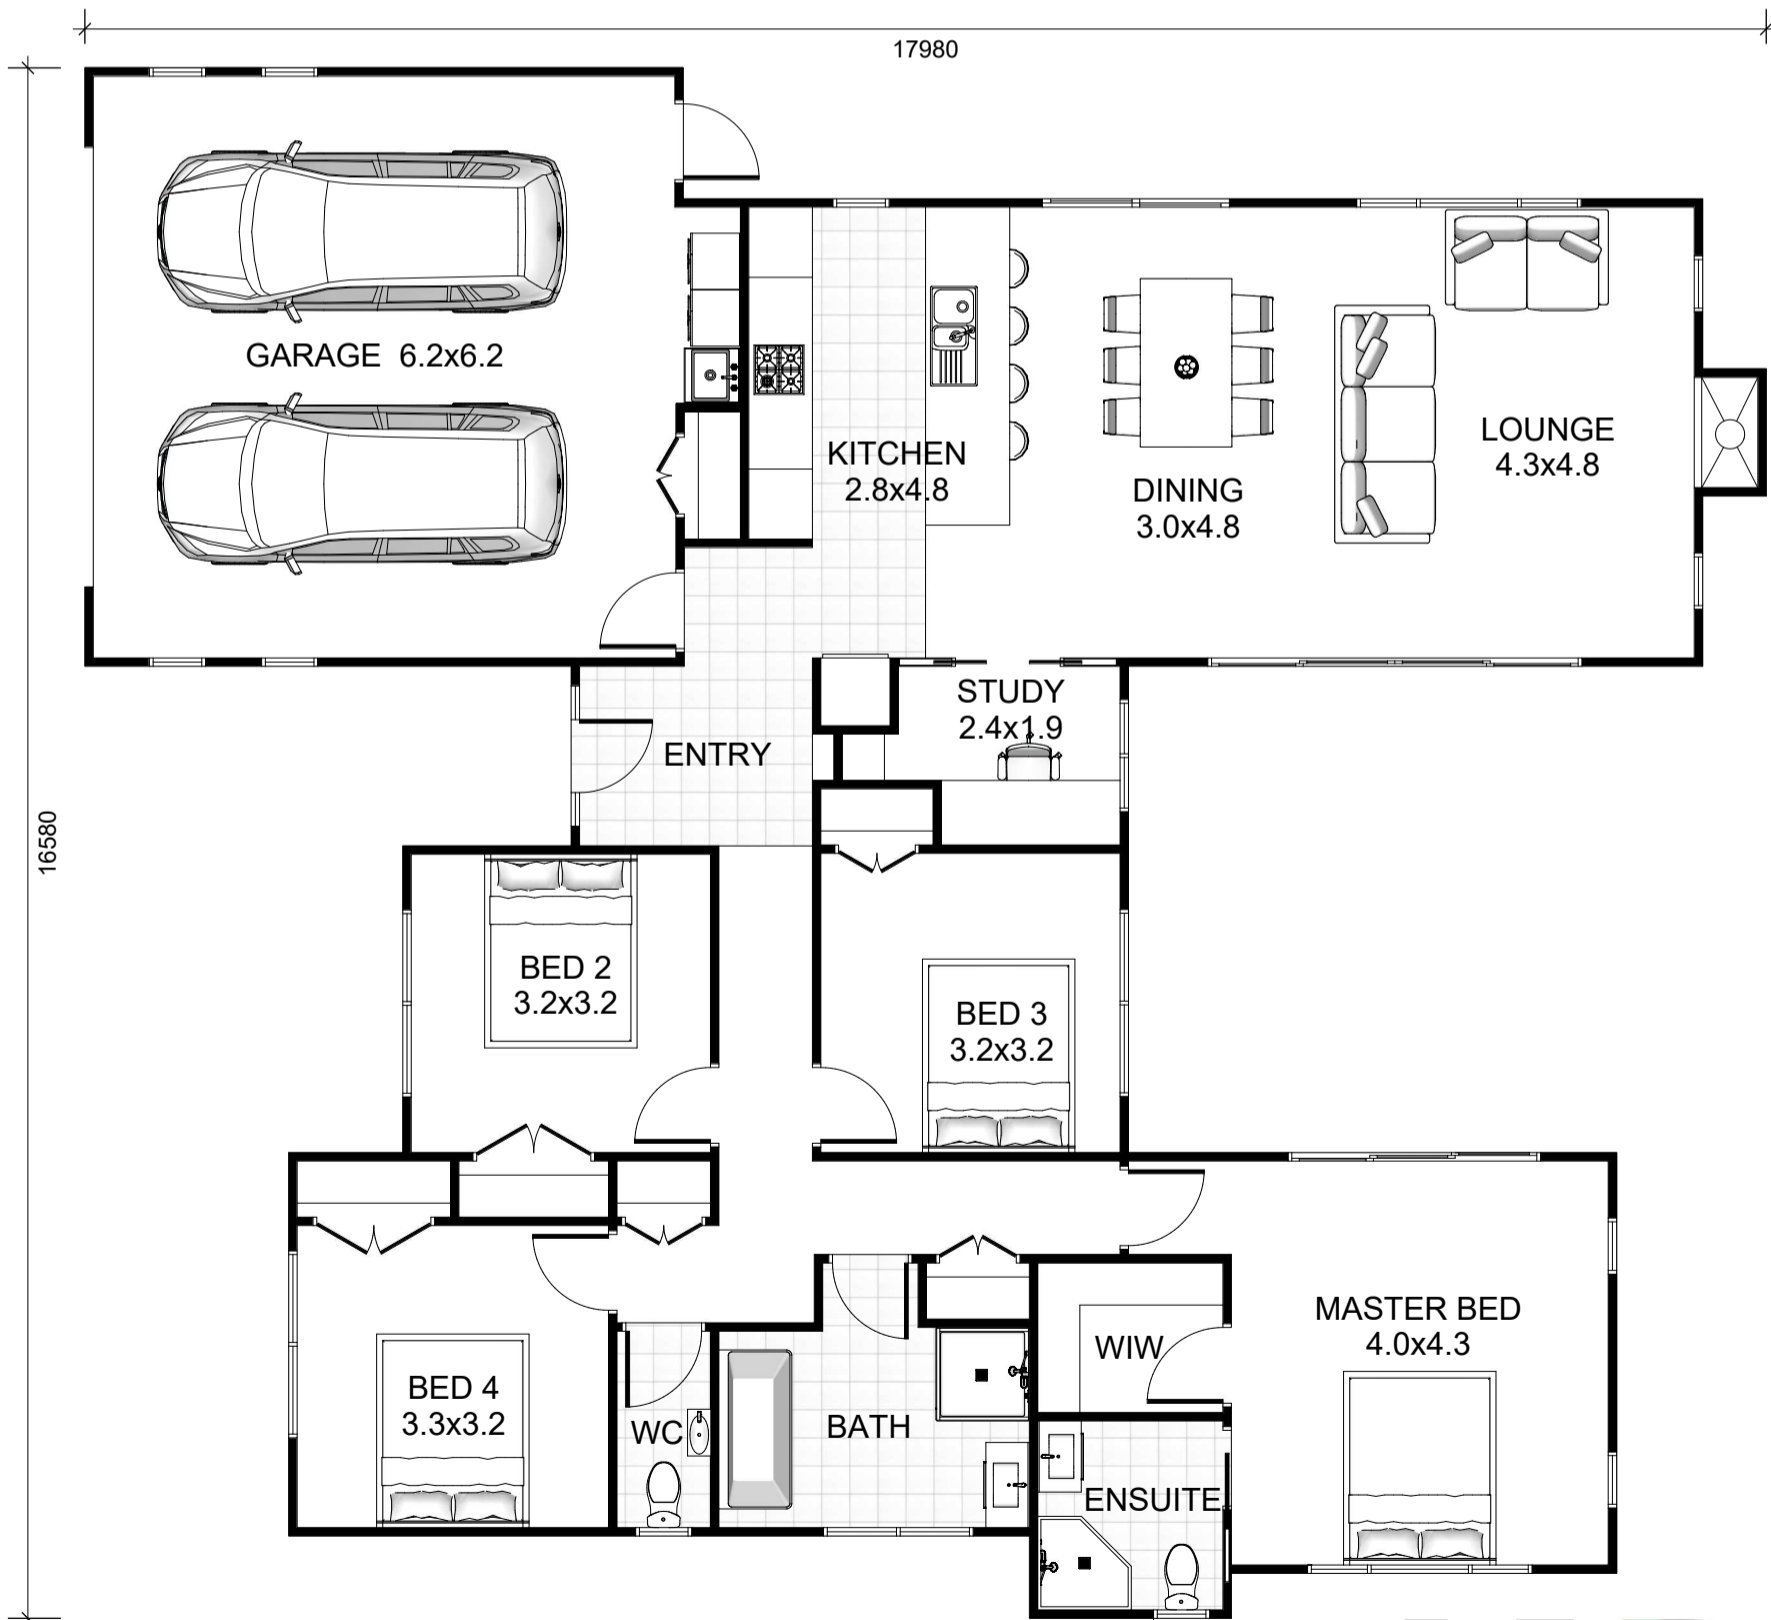

Wanaka

197m²  4

*Artists impressions only

PROPOSED FLOOR PLAN
FLOOR AREA: 197
(TO OUTSIDE OF TIMBER FRAMING)

KDH
KIWI DESIGNED HOMES