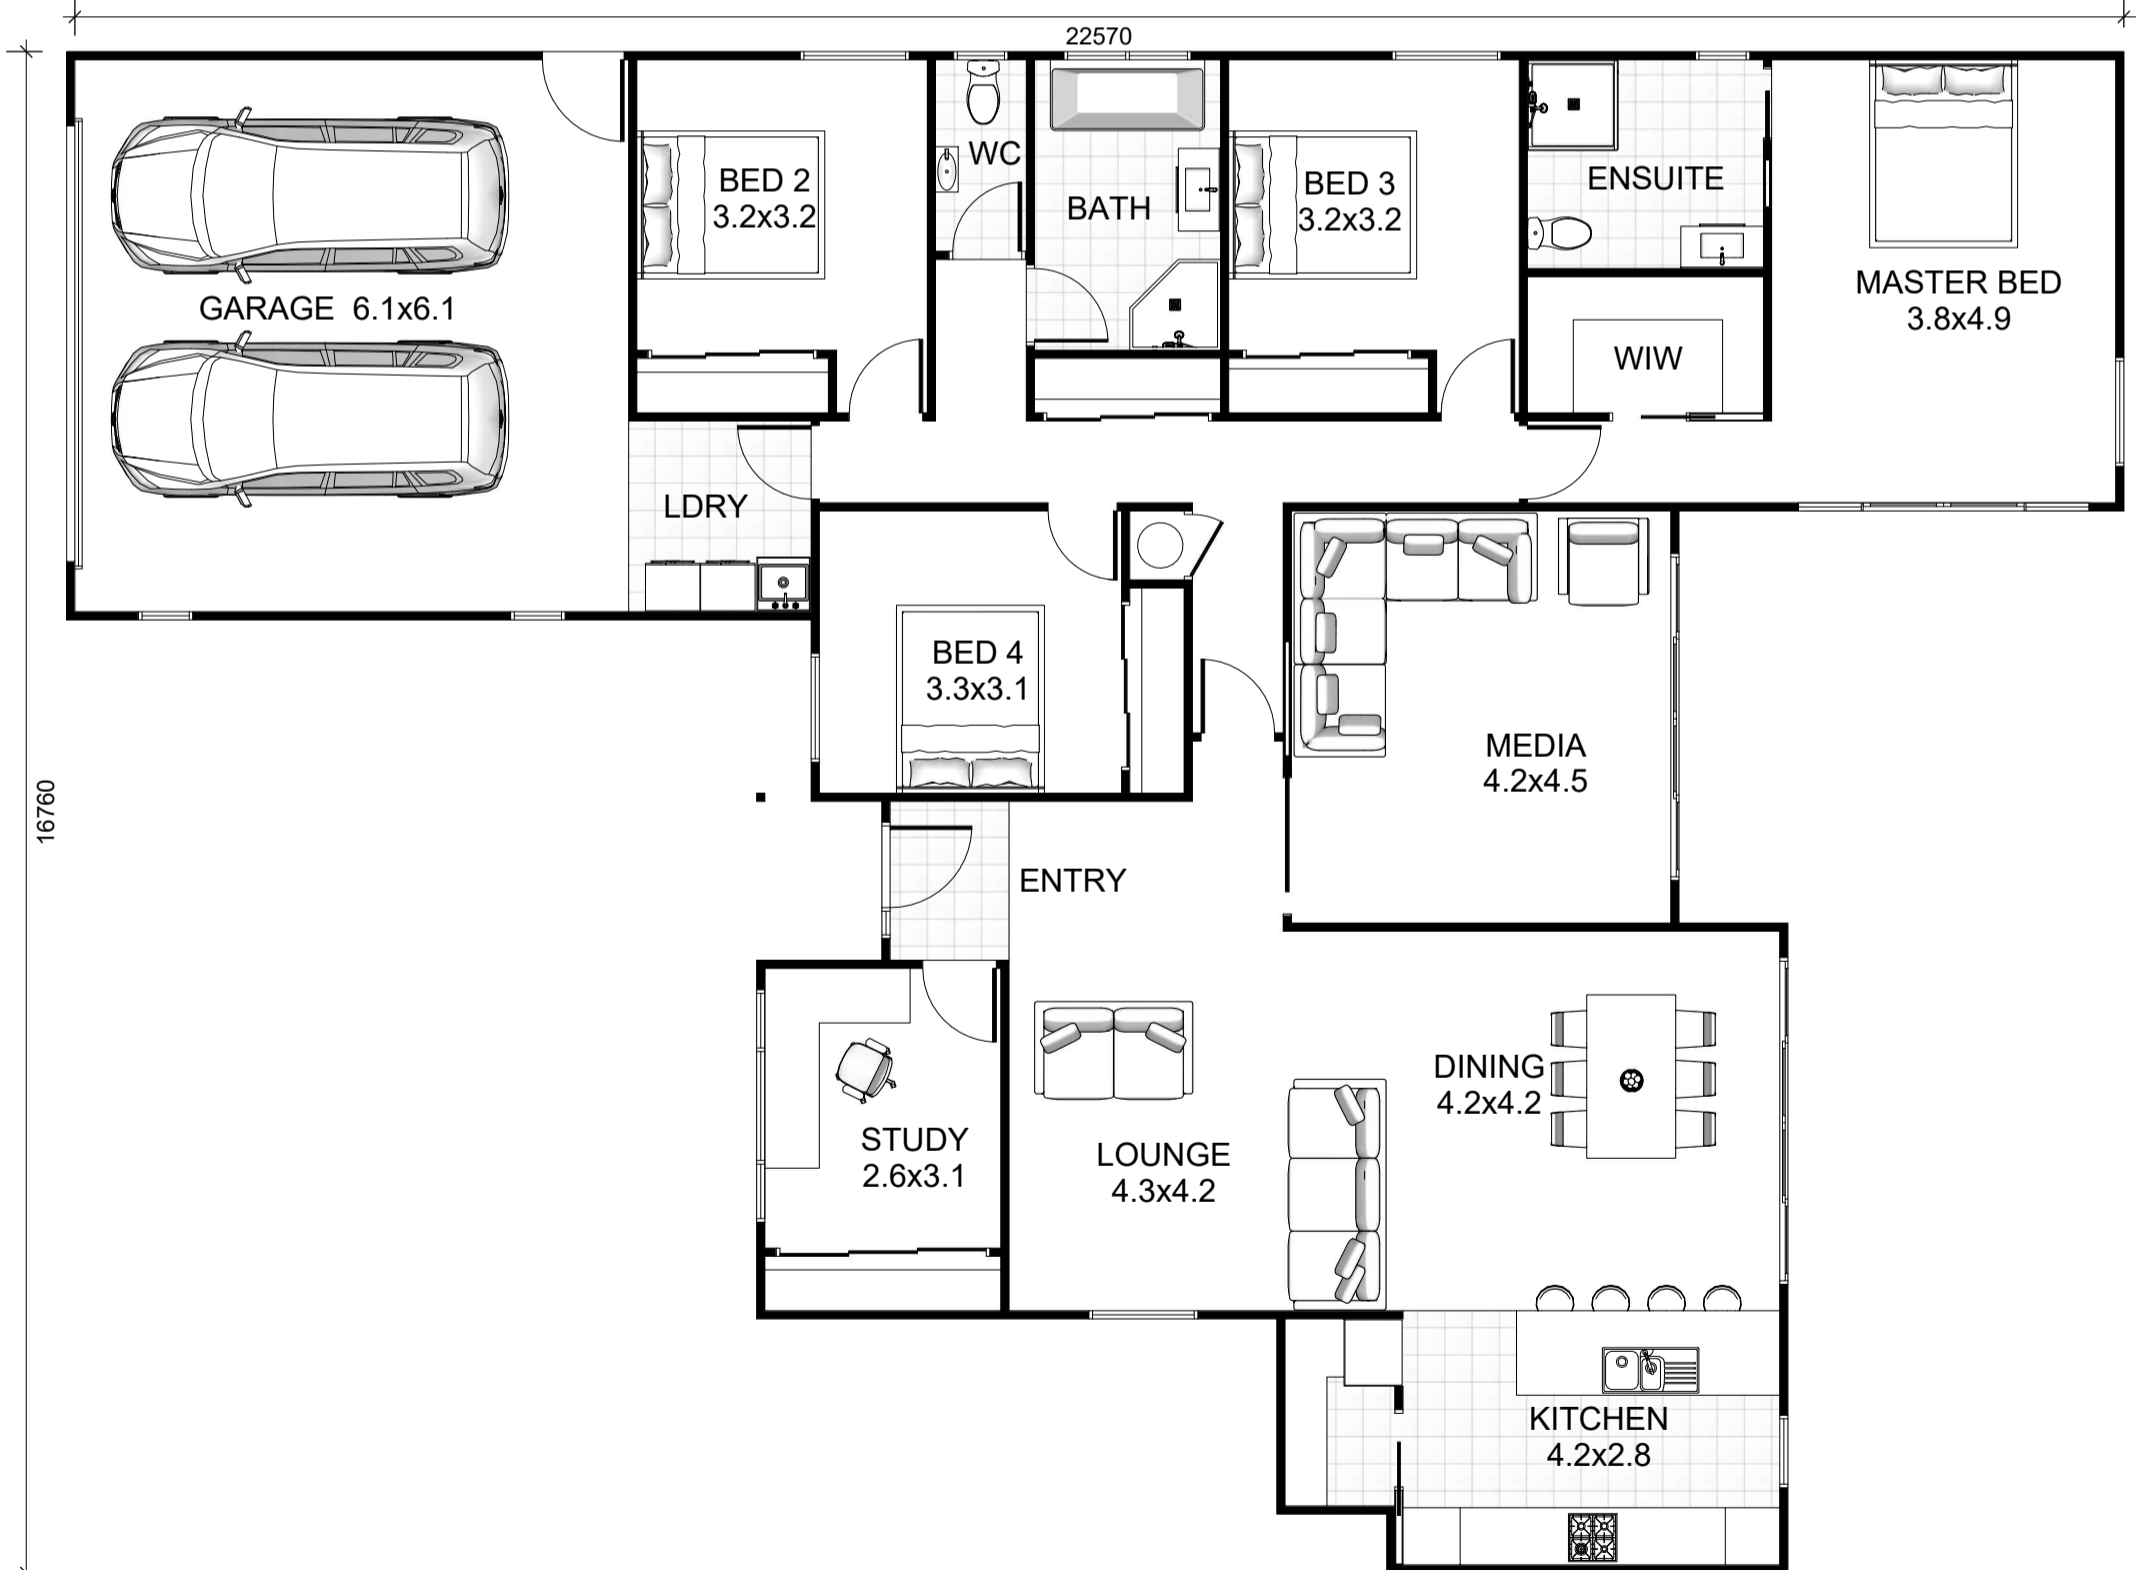

Havelock

230m²  4

PROPOSED FLOOR PLAN
FLOOR AREA: 230
(TO OUTSIDE OF TIMBER FRAMING)

KDH
KIWI DESIGNED HOMES