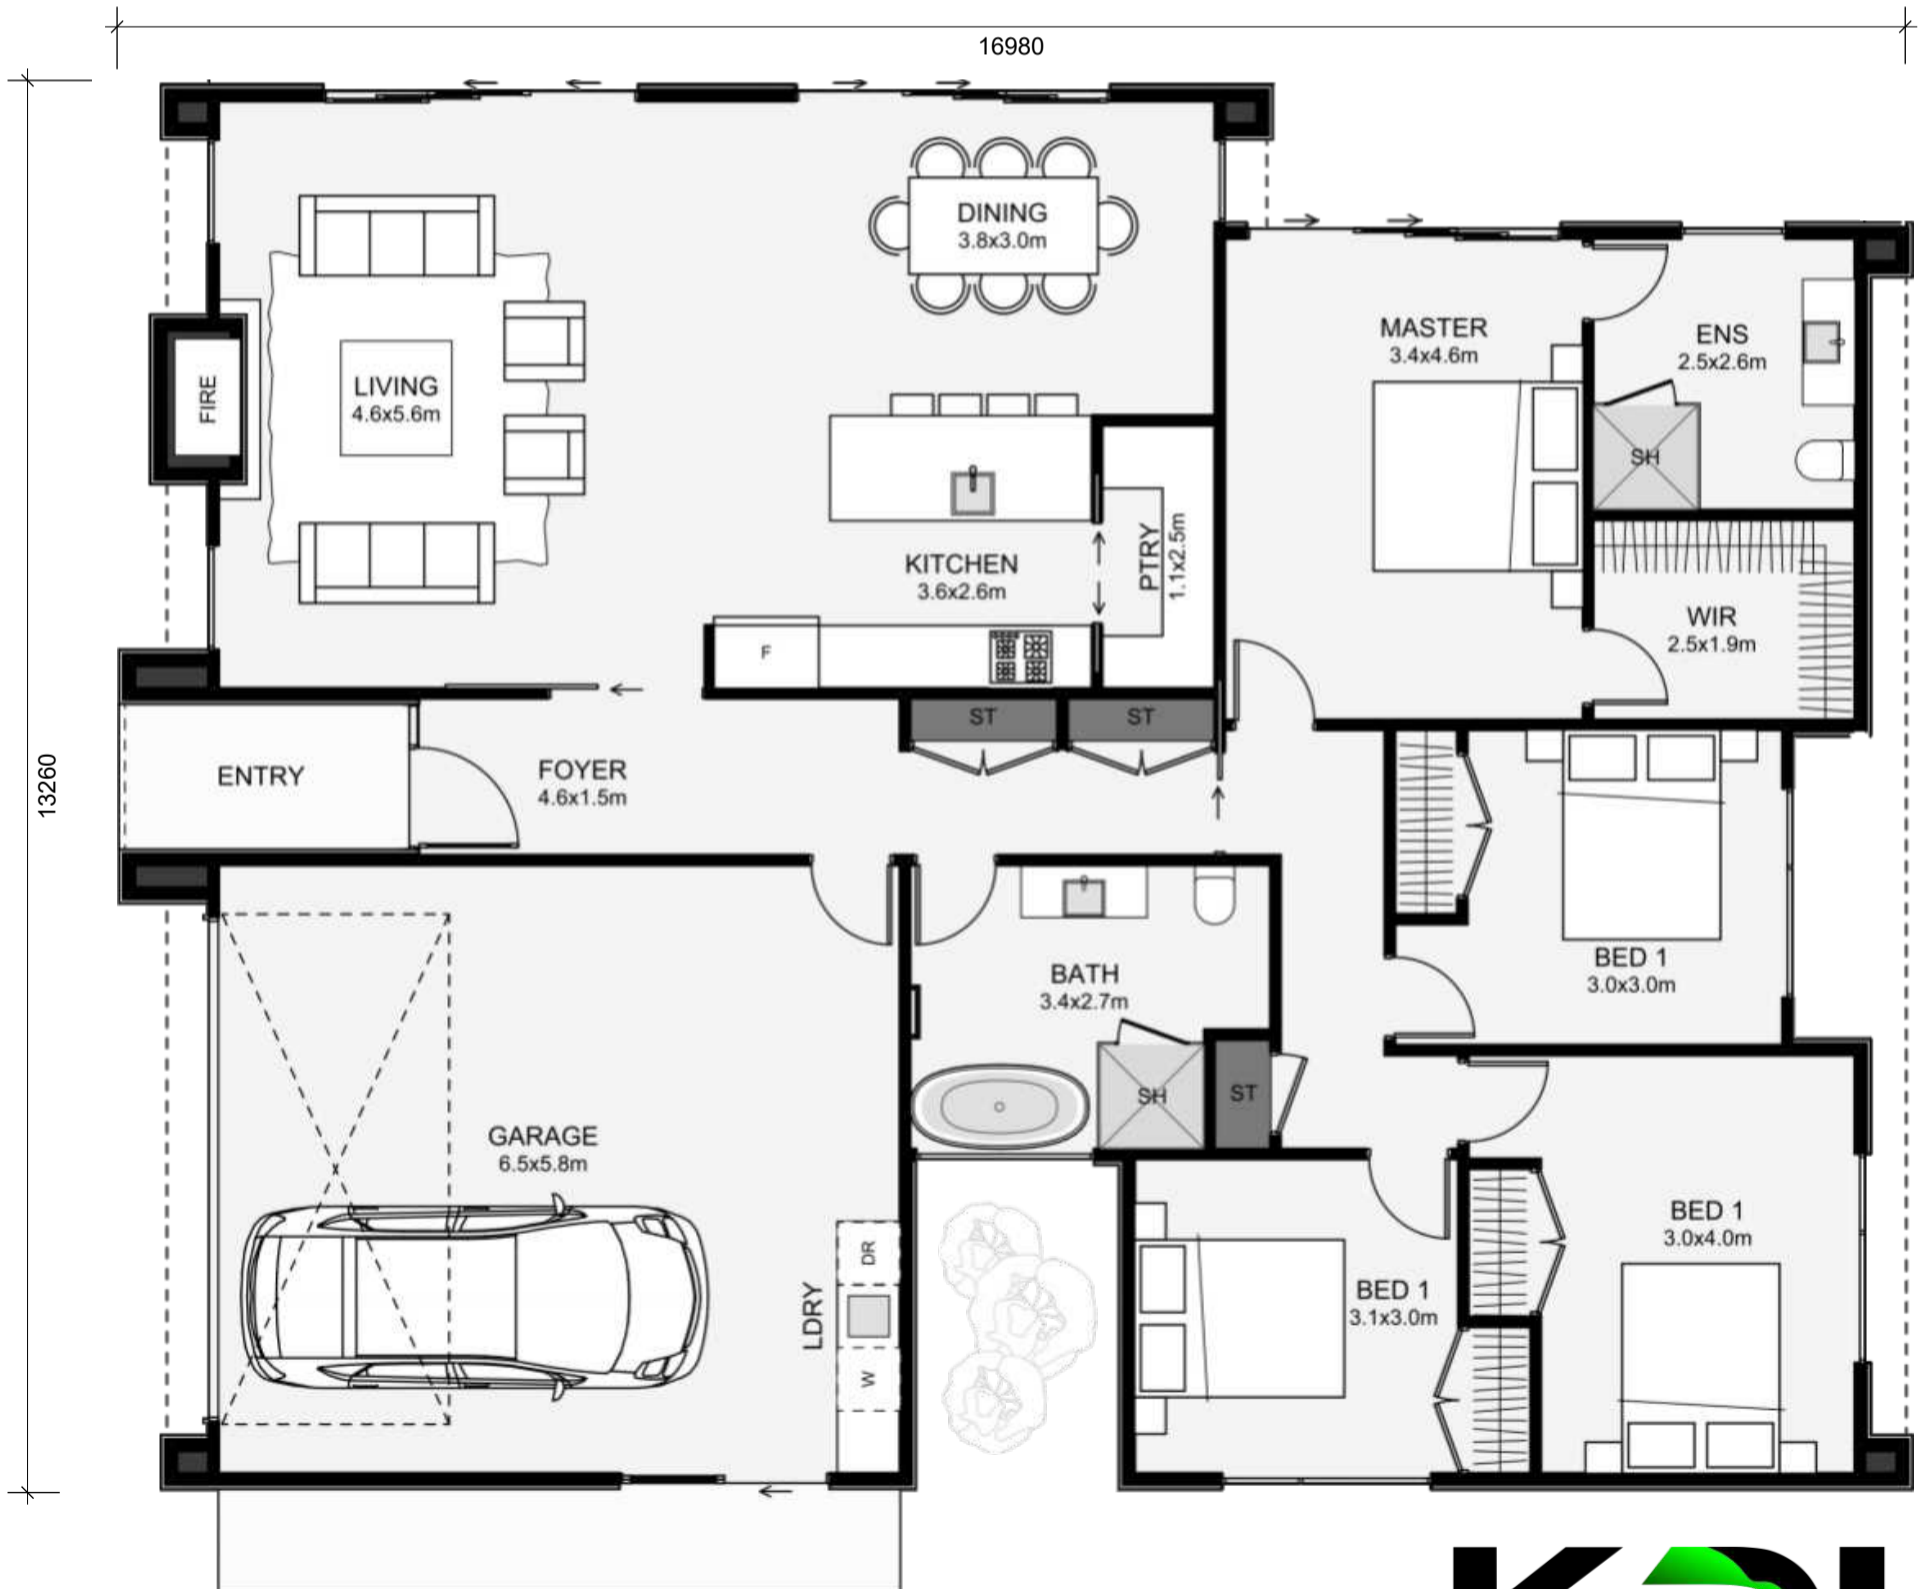

Edgecumbe

192m²  4

*Artists impressions only

PROPOSED FLOOR PLAN
FLOOR AREA: 192
(TO OUTSIDE OF TIMBER FRAMING)