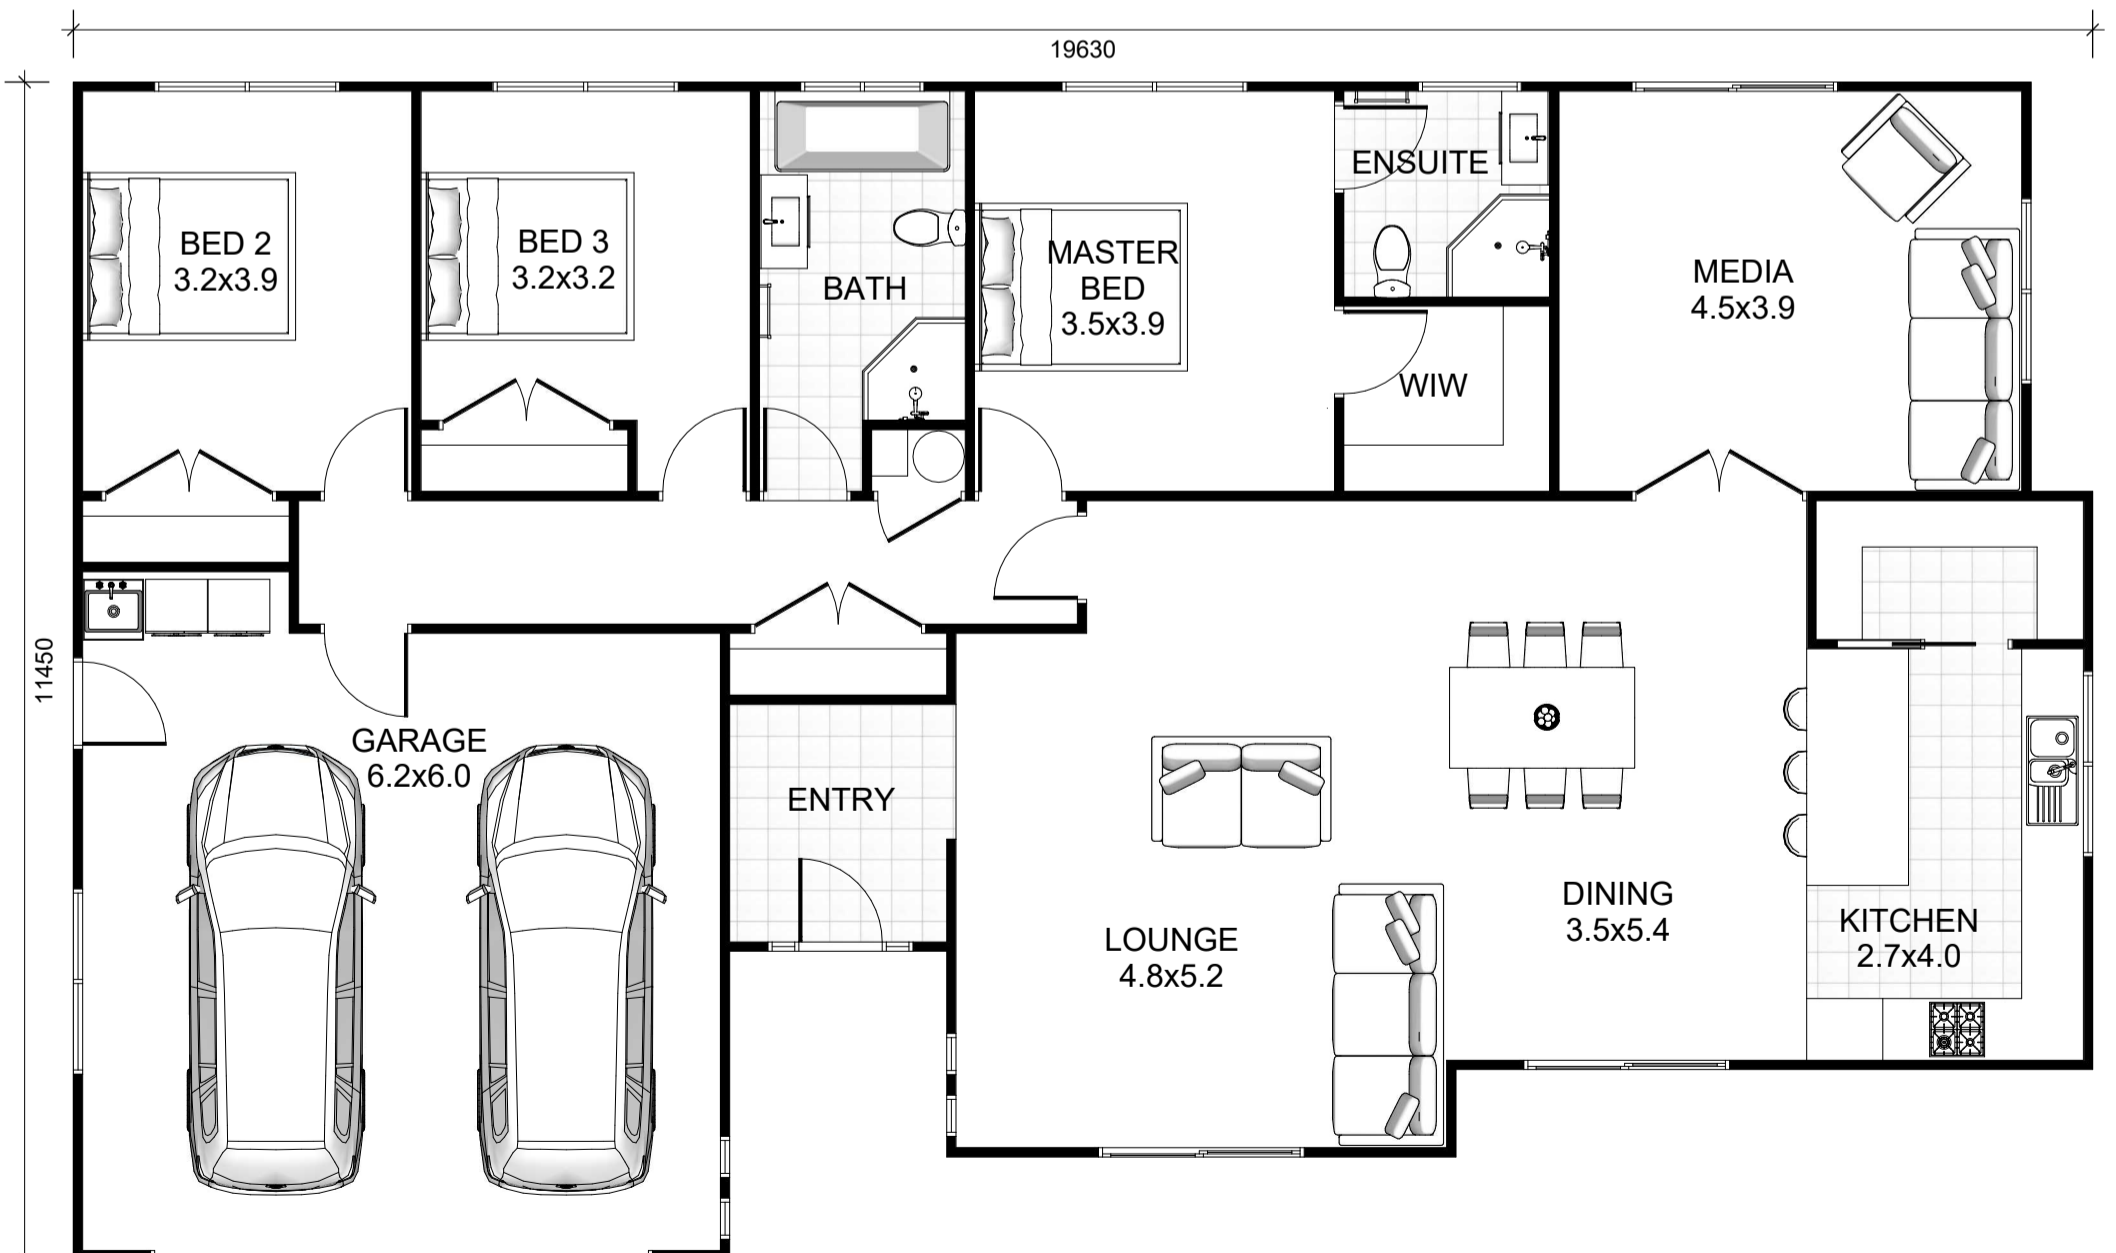

# Waihi

200m<sup>2</sup>  3

\*Artists impressions only

PROPOSED FLOOR PLAN  
FLOOR AREA: 200  
(TO OUTSIDE OF TIMBER FRAMING)

**KDH**  
KIWI DESIGNED HOMES