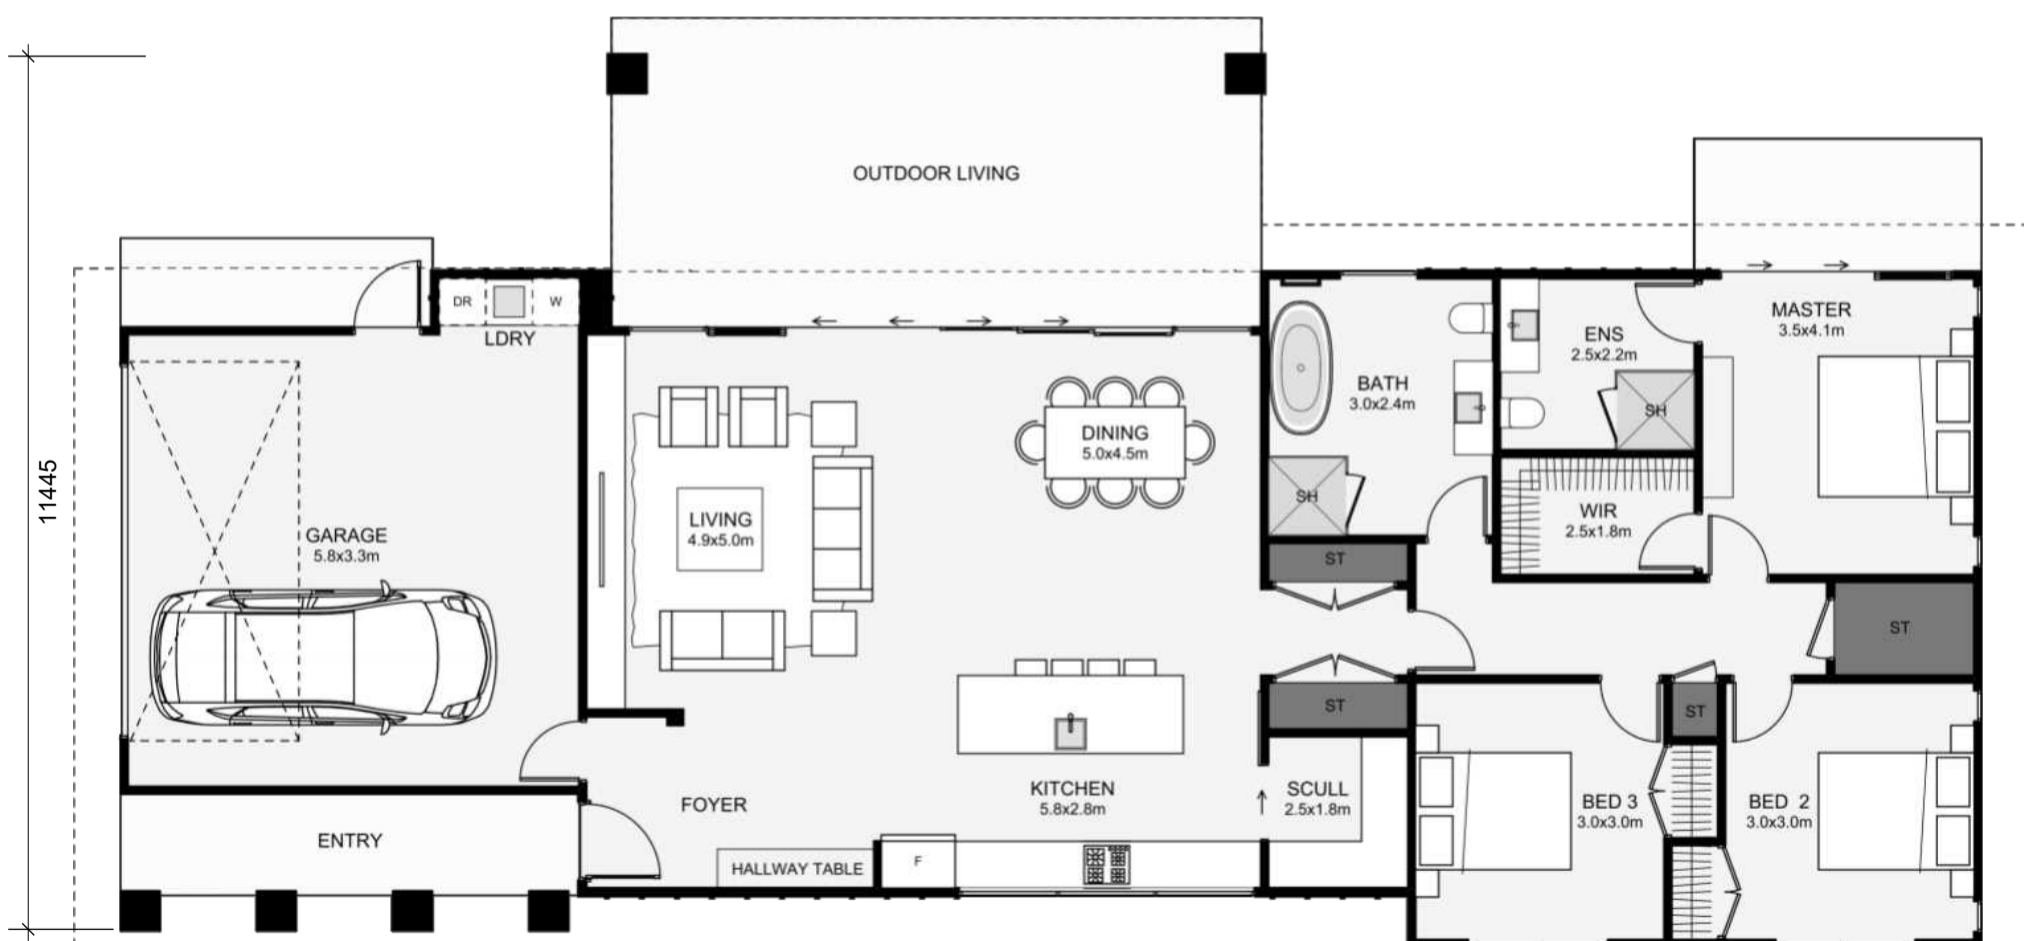

Matakana

179m²  3

*Artists impressions only

23900

PROPOSED FLOOR PLAN
FLOOR AREA: 179
(TO OUTSIDE OF TIMBER FRAMING)

KDH
KIWI DESIGNED HOMES