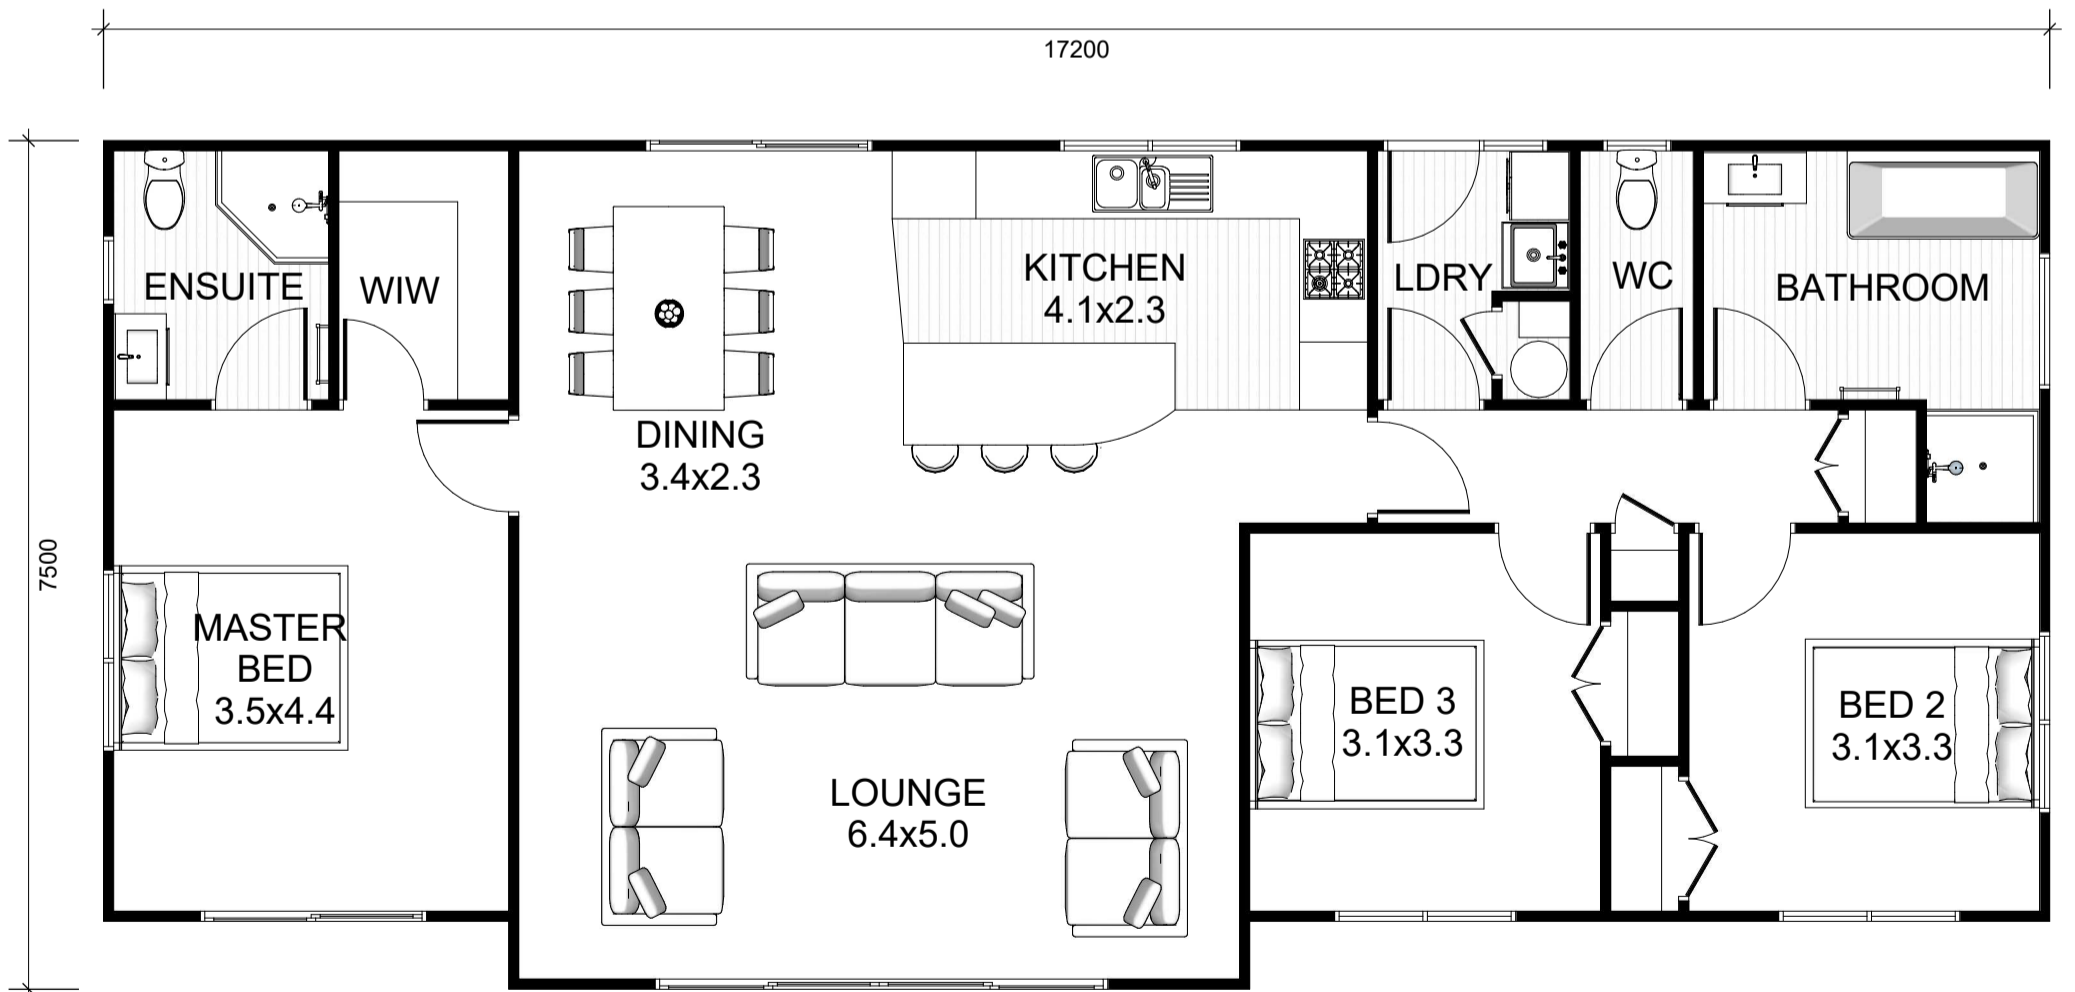

Kiwi3

123m²  3

PROPOSED FLOOR PLAN
FLOOR AREA: 123
(TO OUTSIDE OF TIMBER FRAMING)