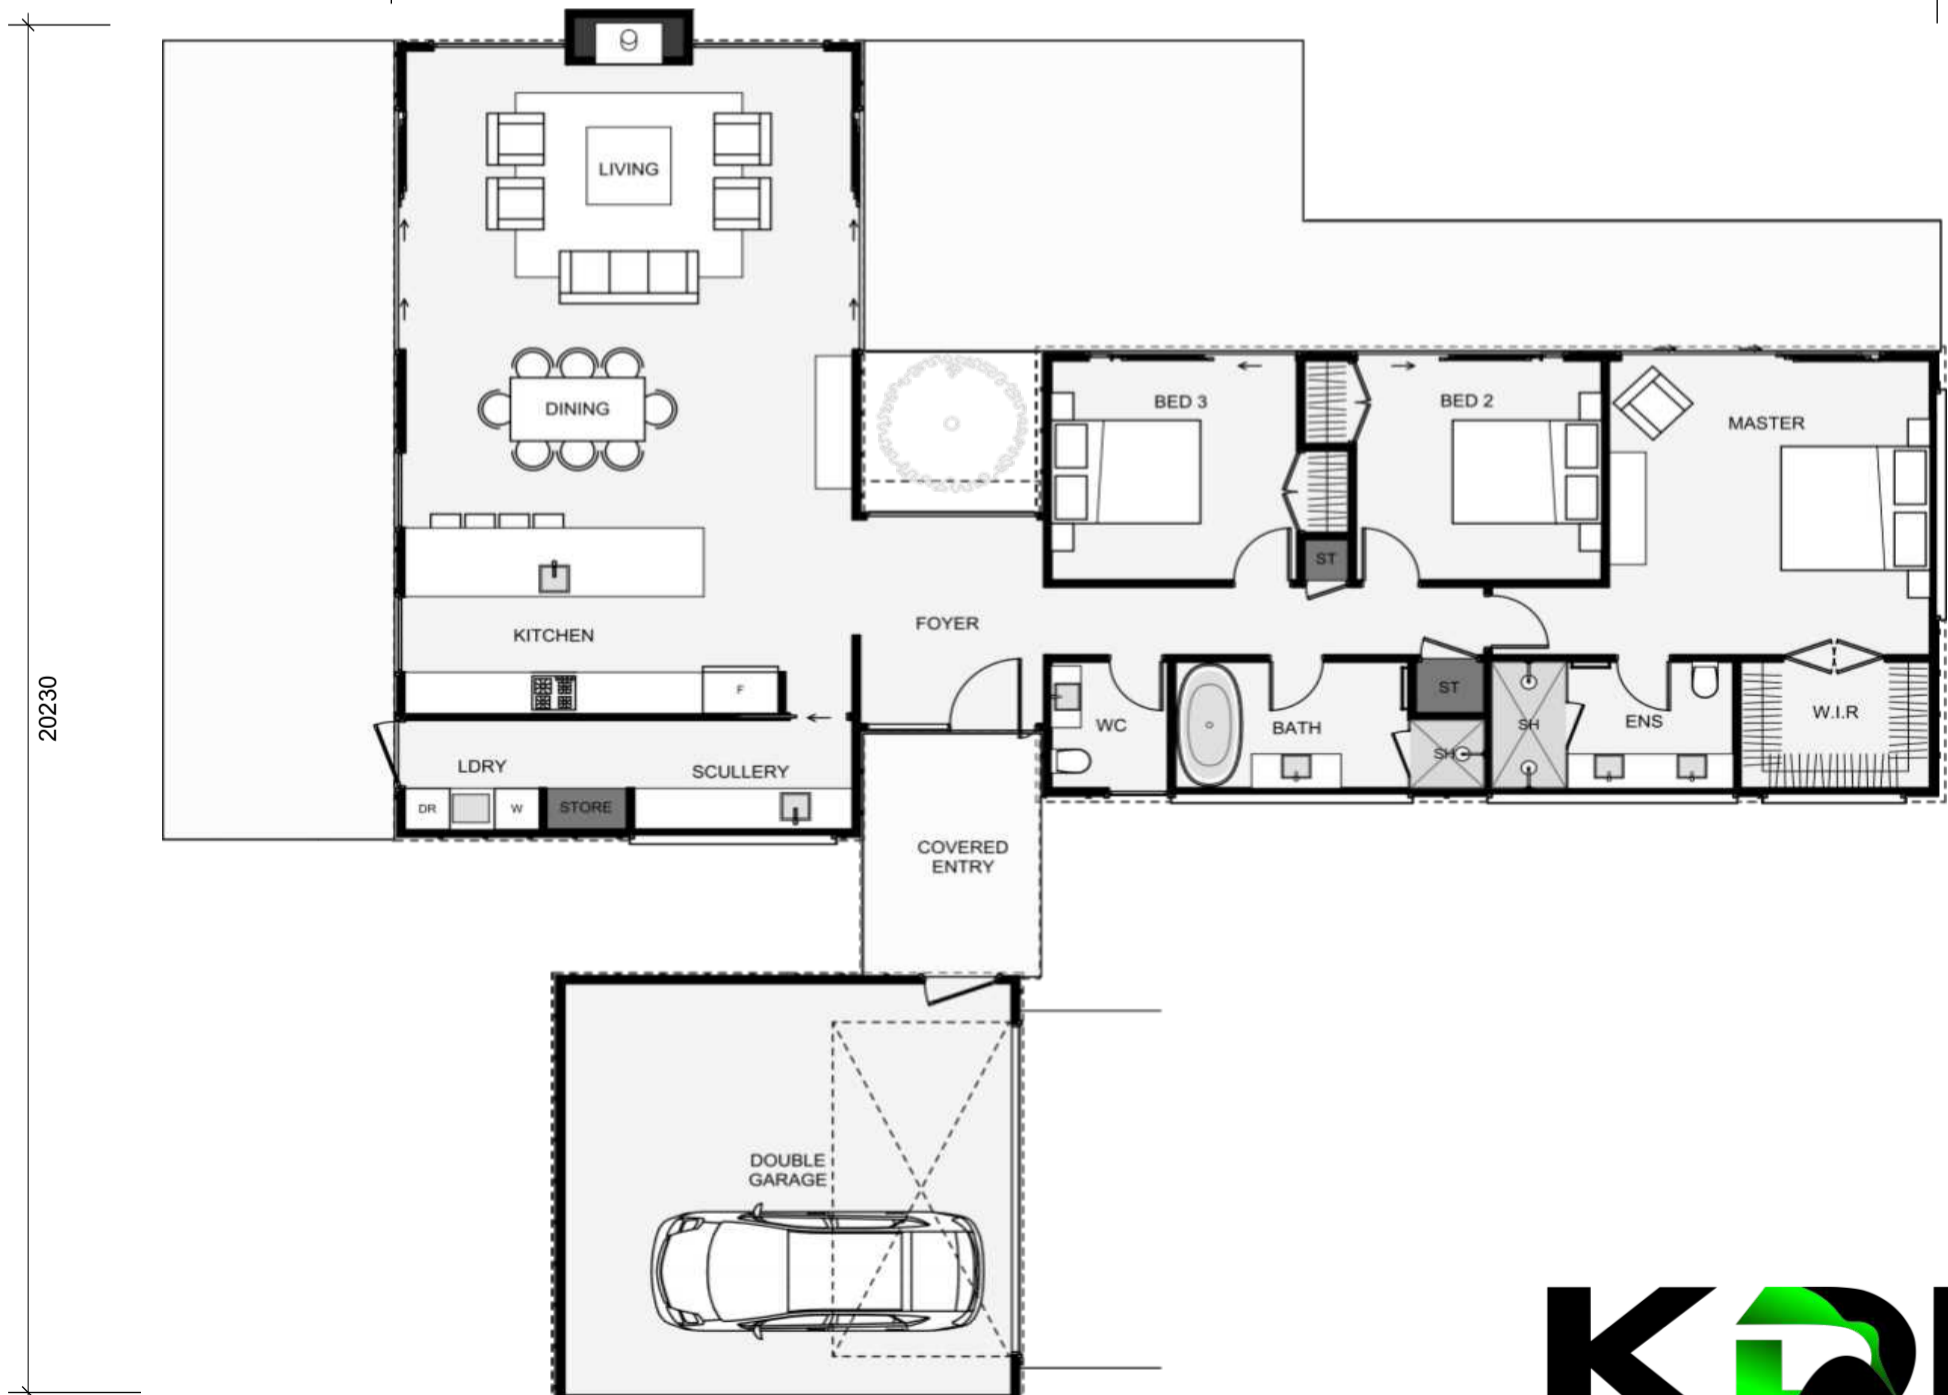

Hastings

194m²  3

20615

PROPOSED FLOOR PLAN
FLOOR AREA: 194
(TO OUTSIDE OF TIMBER FRAMING)