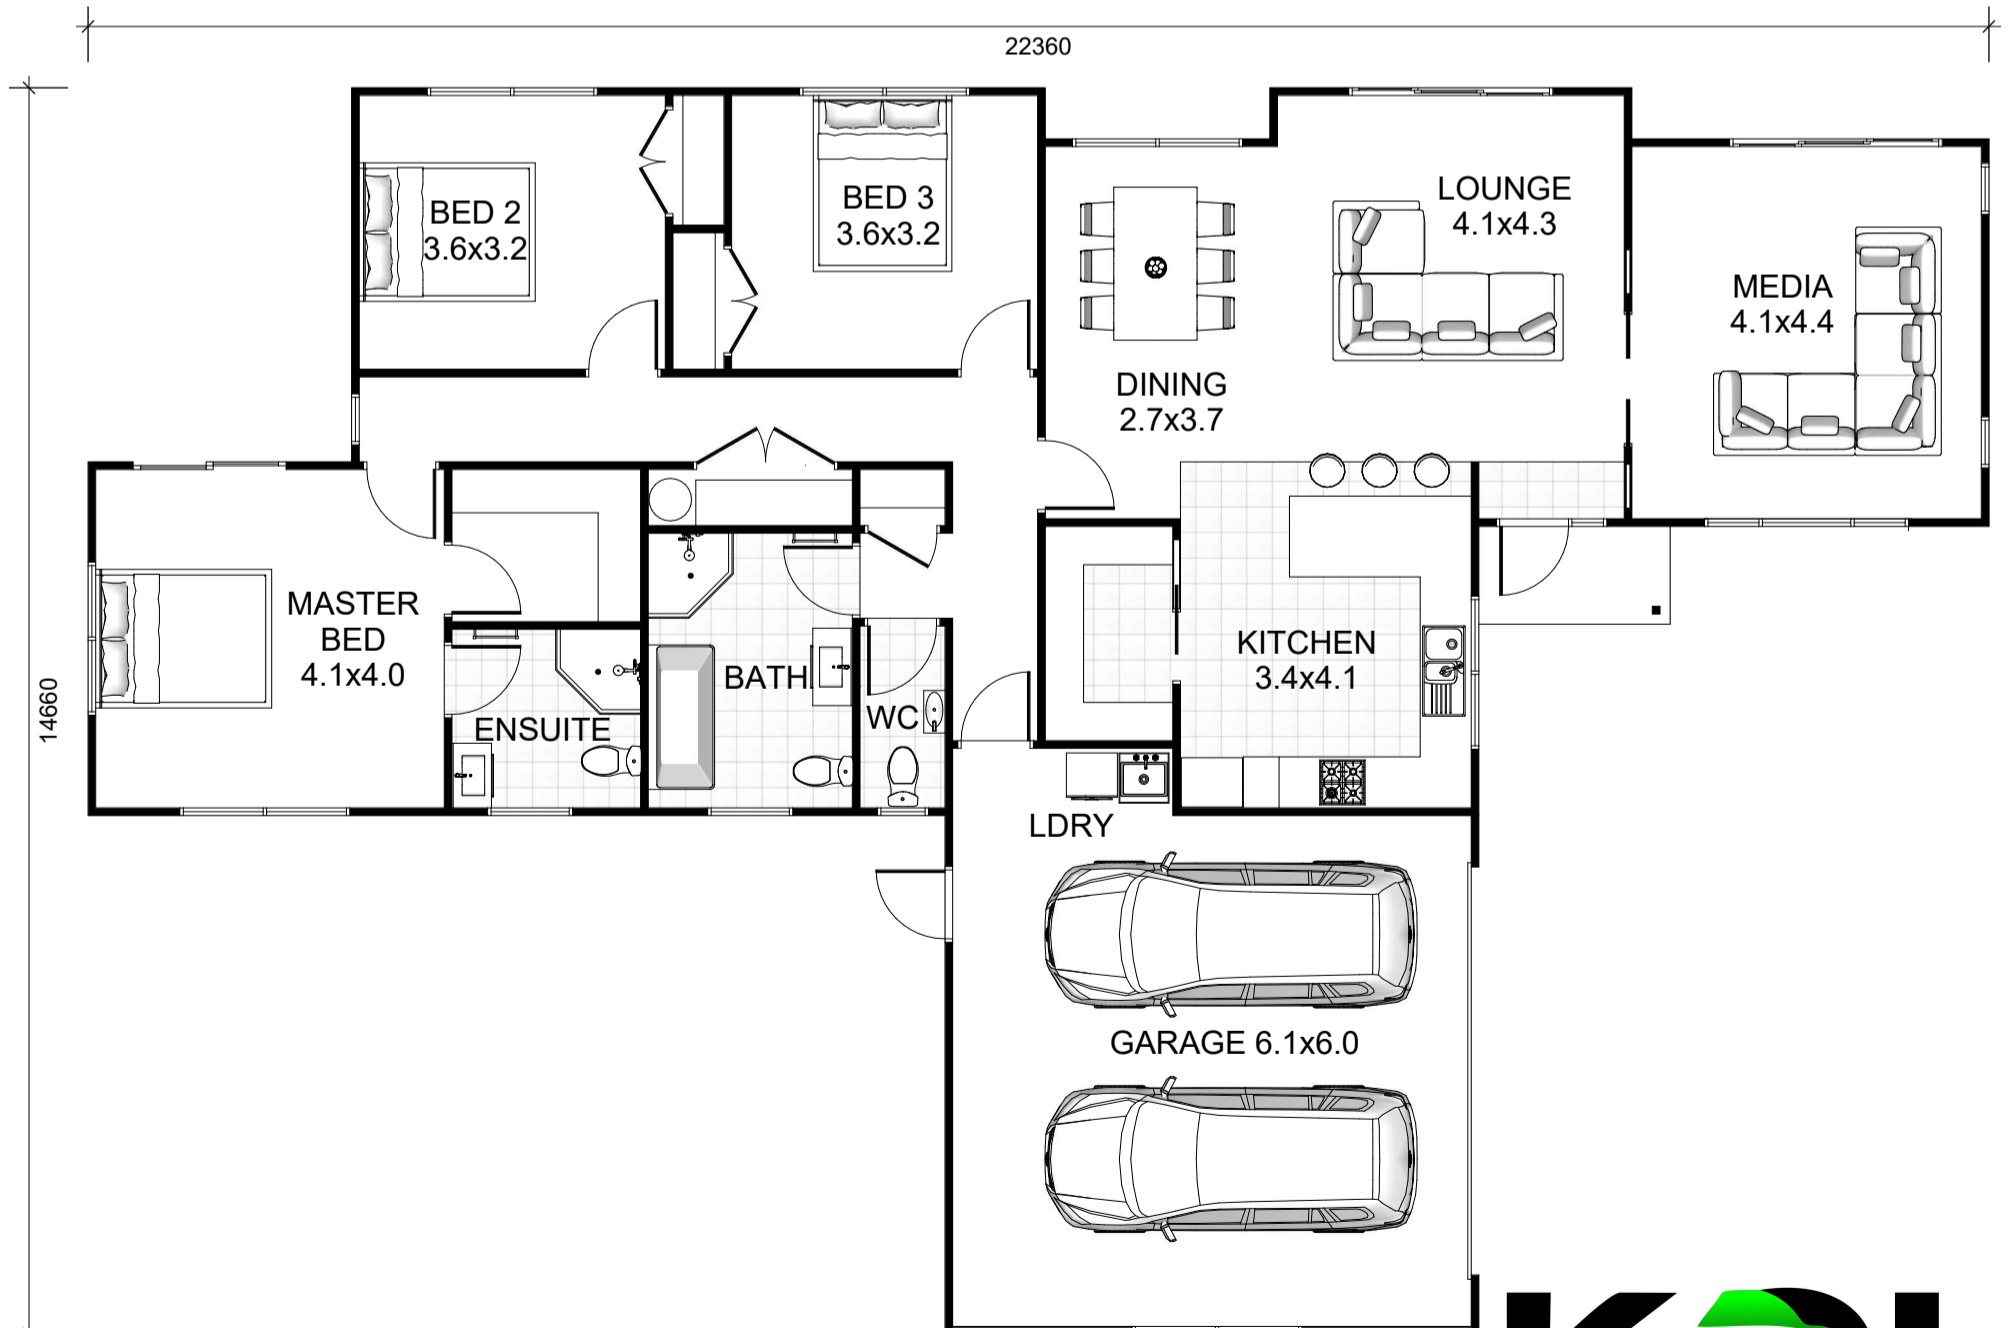

Blenheim

191m²  3

PROPOSED FLOOR PLAN
FLOOR AREA: 191
(TO OUTSIDE OF TIMBER FRAMING)