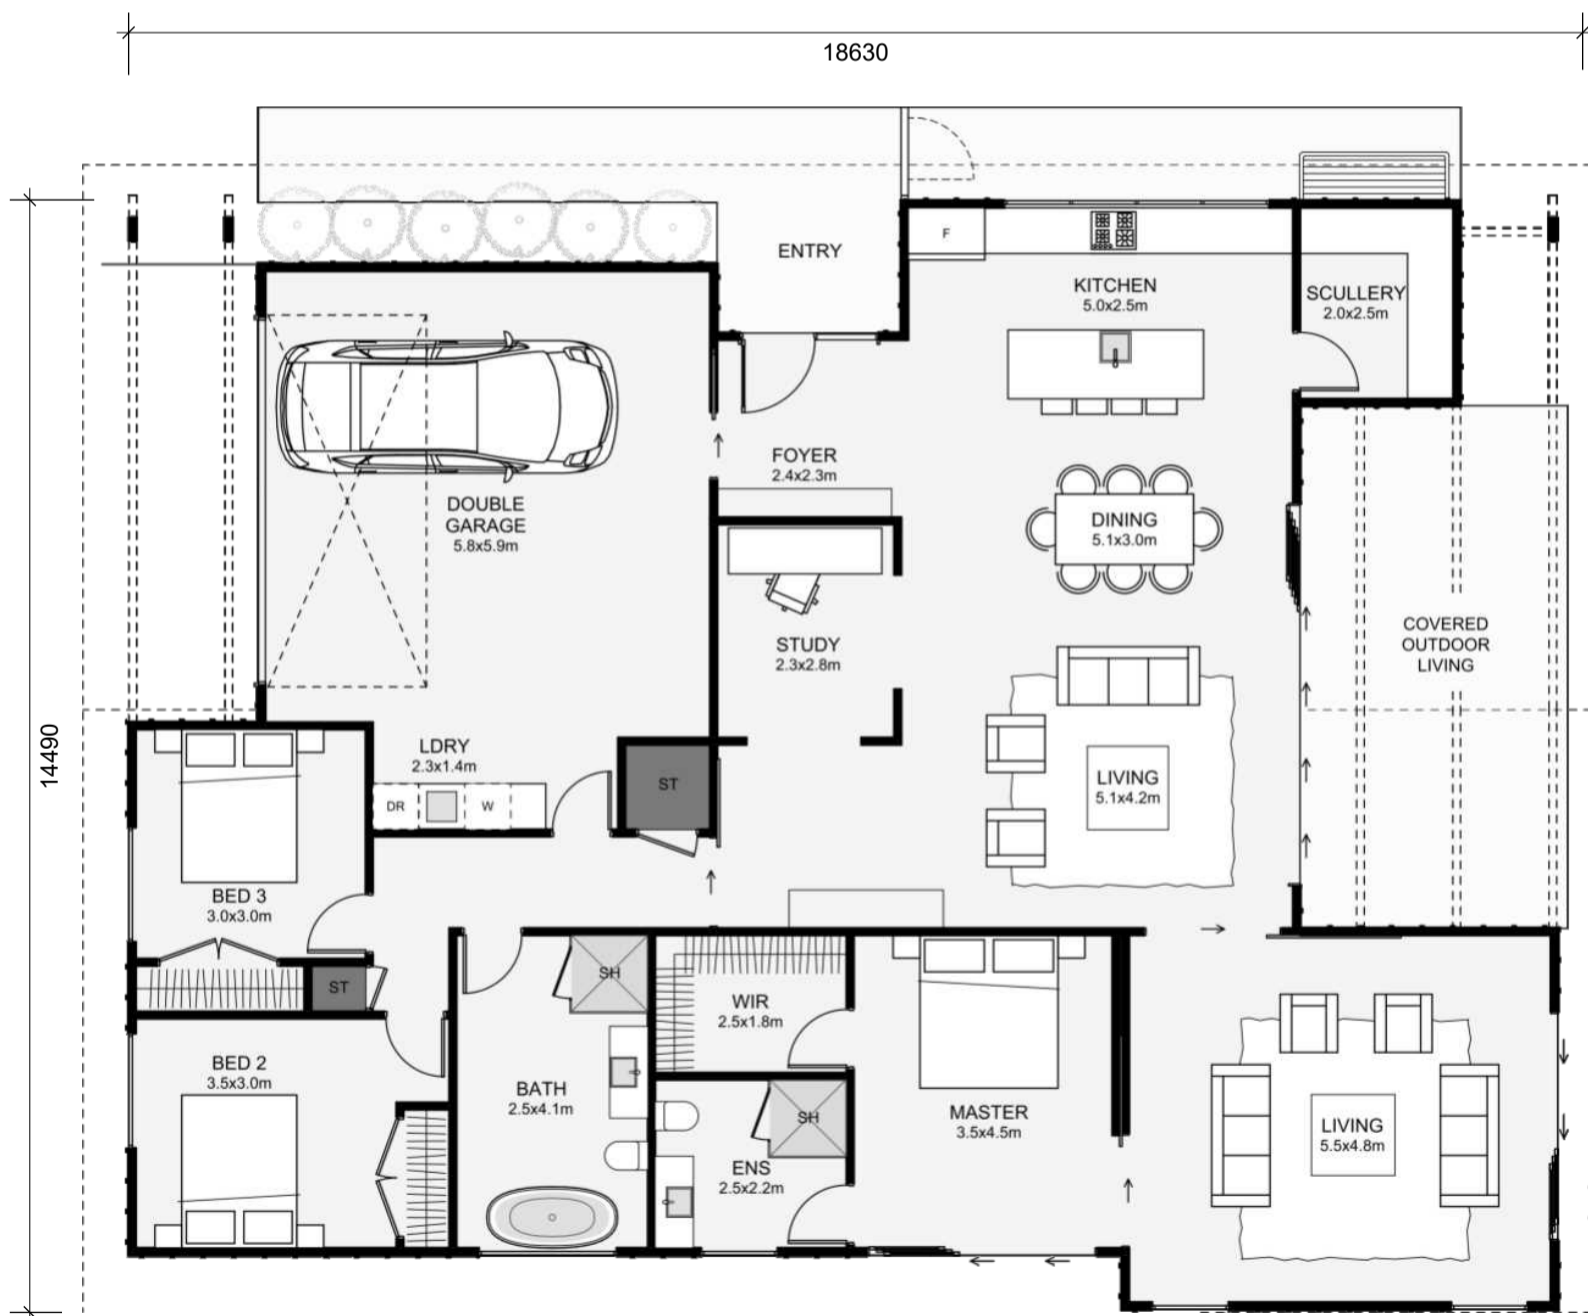

Akaroa

215m²  3

*Artists impressions only

PROPOSED FLOOR PLAN
FLOOR AREA: 215
(TO OUTSIDE OF TIMBER FRAMING)