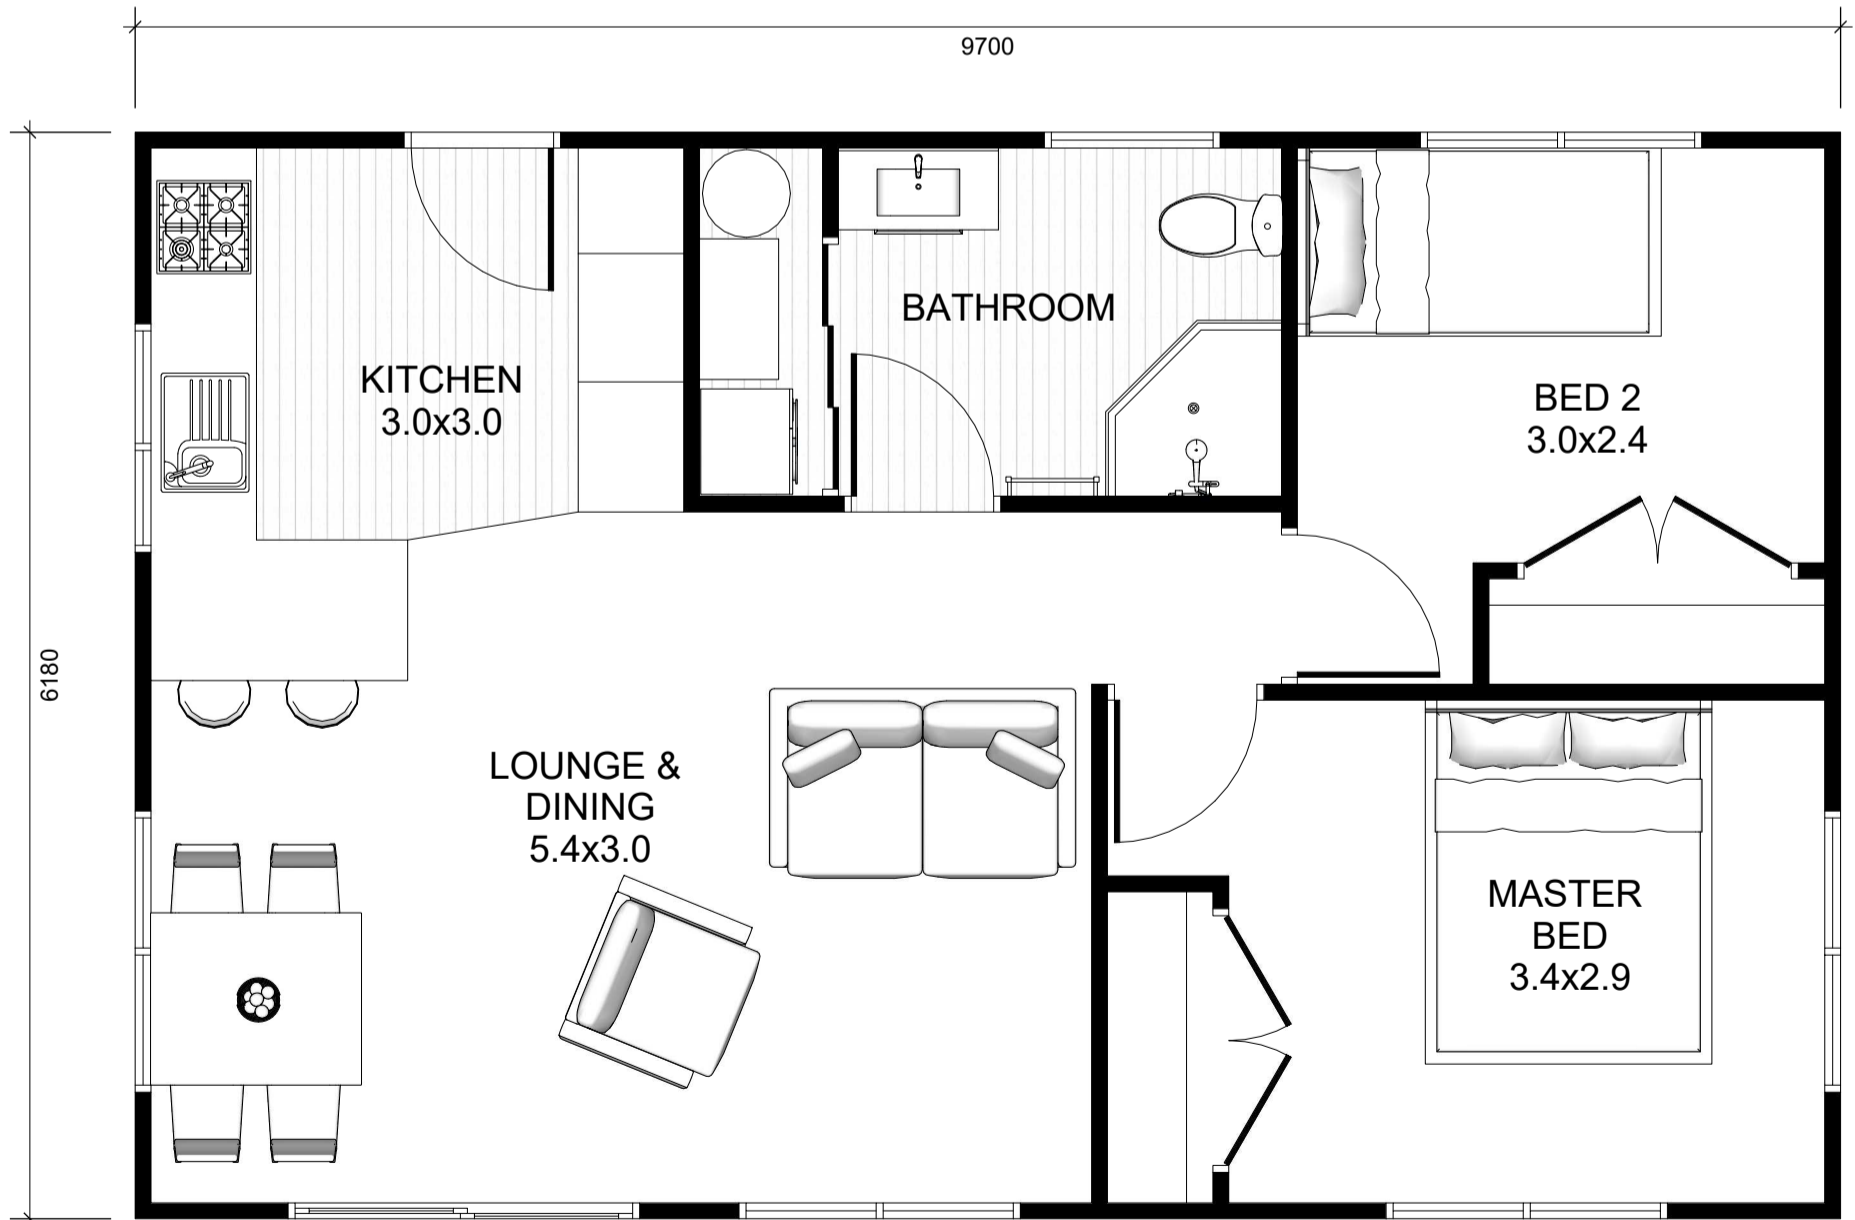

Tui2

60m²  2

PROPOSED FLOOR PLAN
FLOOR AREA: 60
(TO OUTSIDE OF TIMBER FRAMING)

KDH
KIWI DESIGNED HOMES