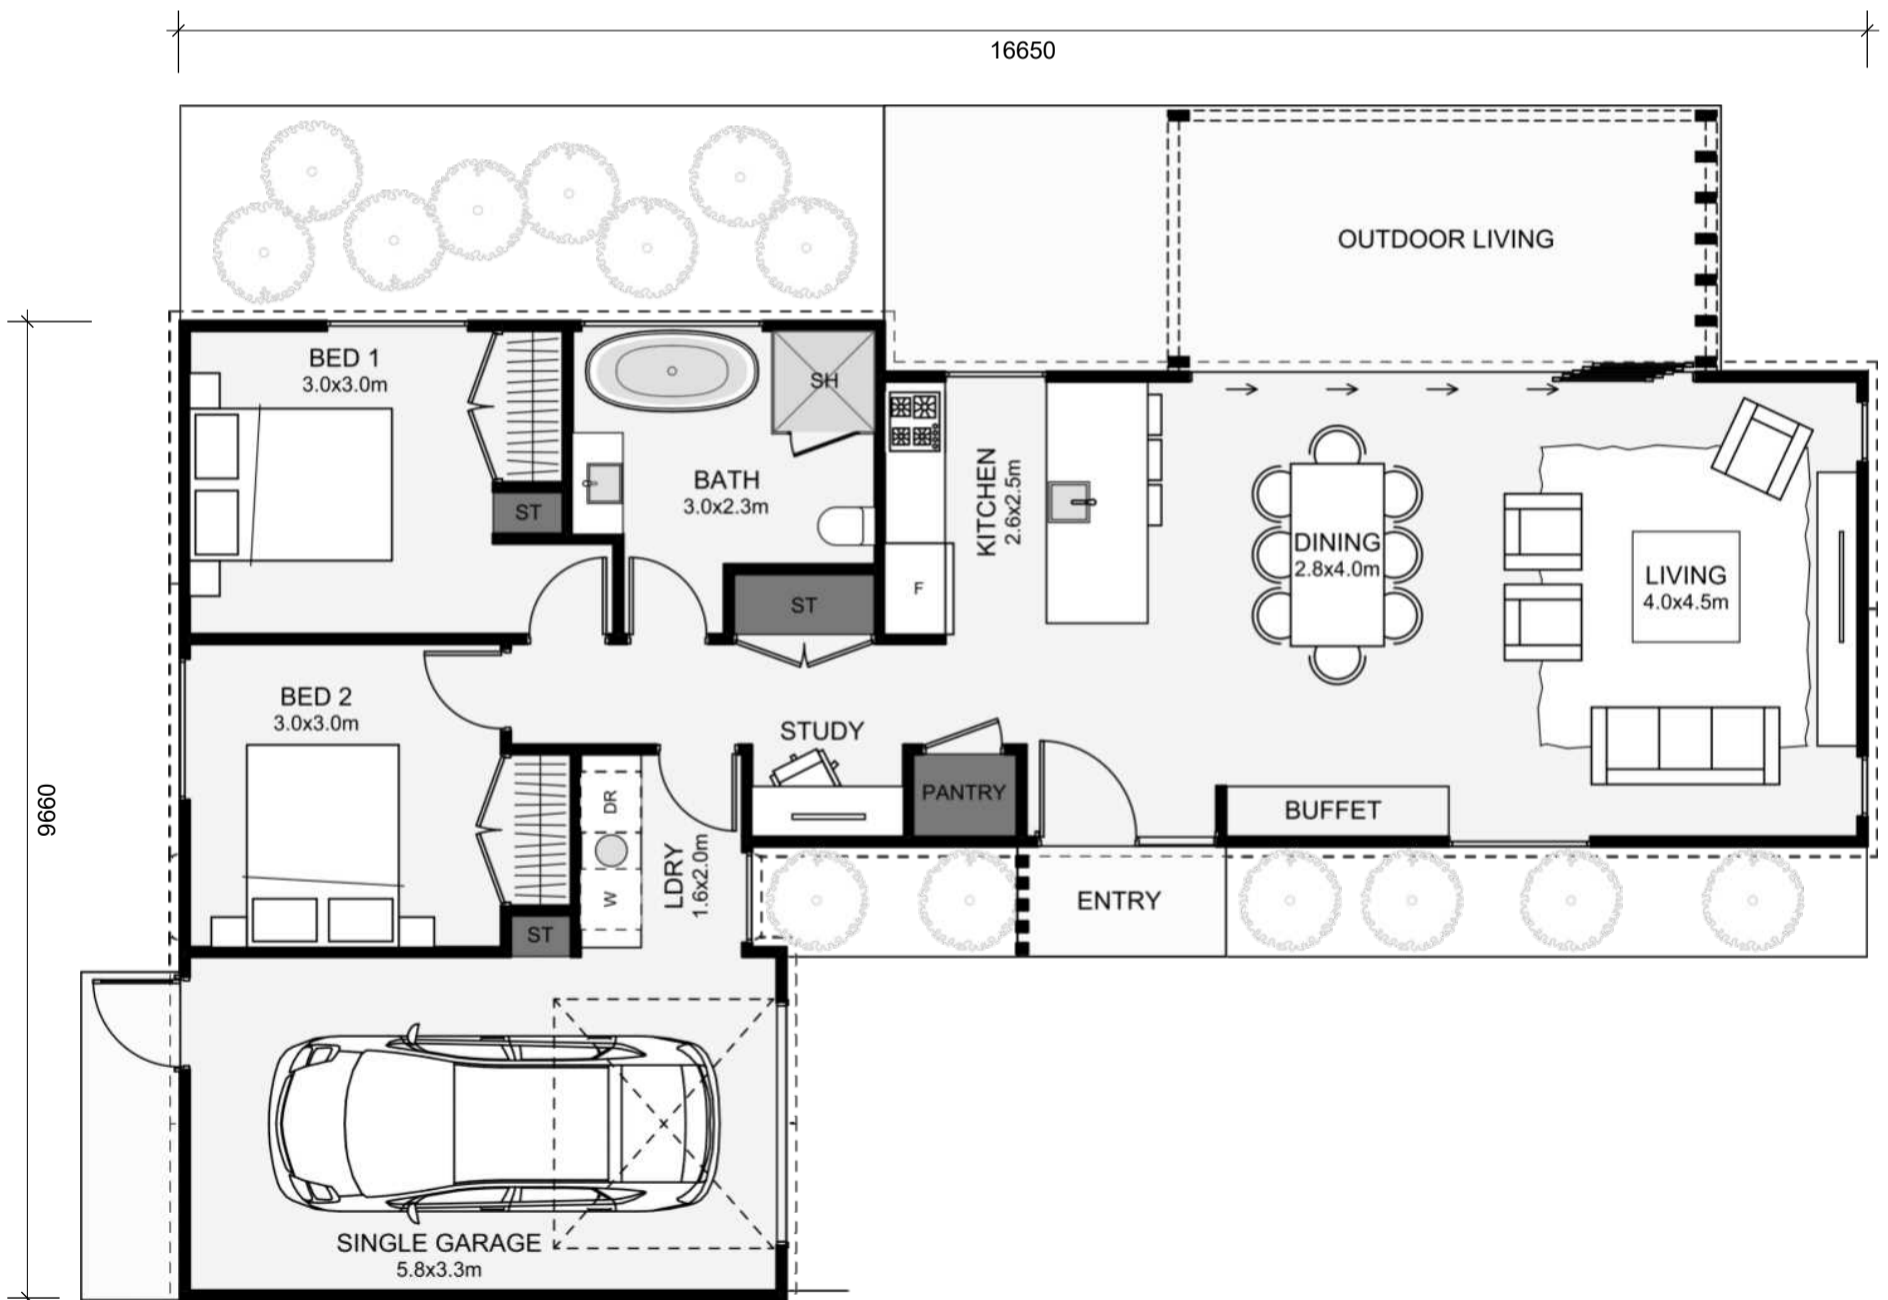

Marlborough 108m² 2

*Artists impressions only

PROPOSED FLOOR PLAN
FLOOR AREA: 108
(TO OUTSIDE OF TIMBER FRAMING)

KDH
KIWI DESIGNED HOMES