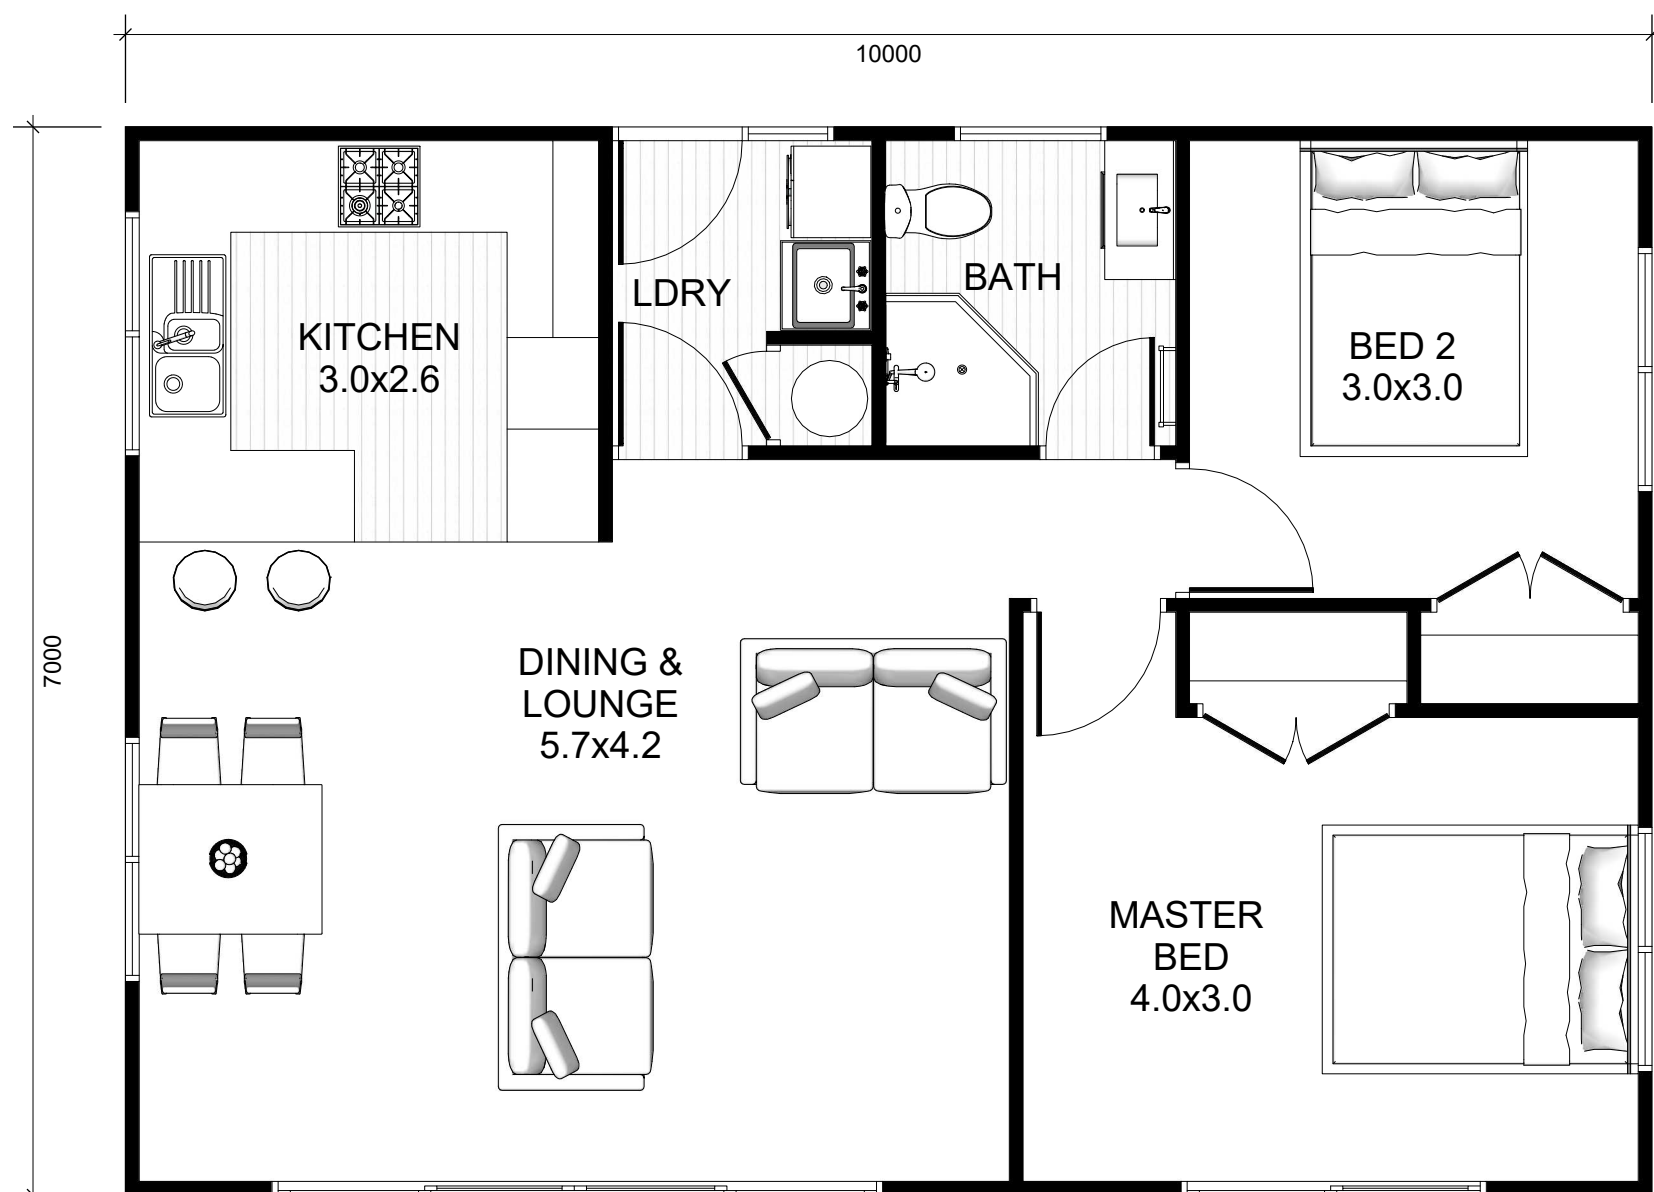

Kea2

70m²  2

PROPOSED FLOOR PLAN
FLOOR AREA: 70
(TO OUTSIDE OF TIMBER FRAMING)

KDH
KIWI DESIGNED HOMES